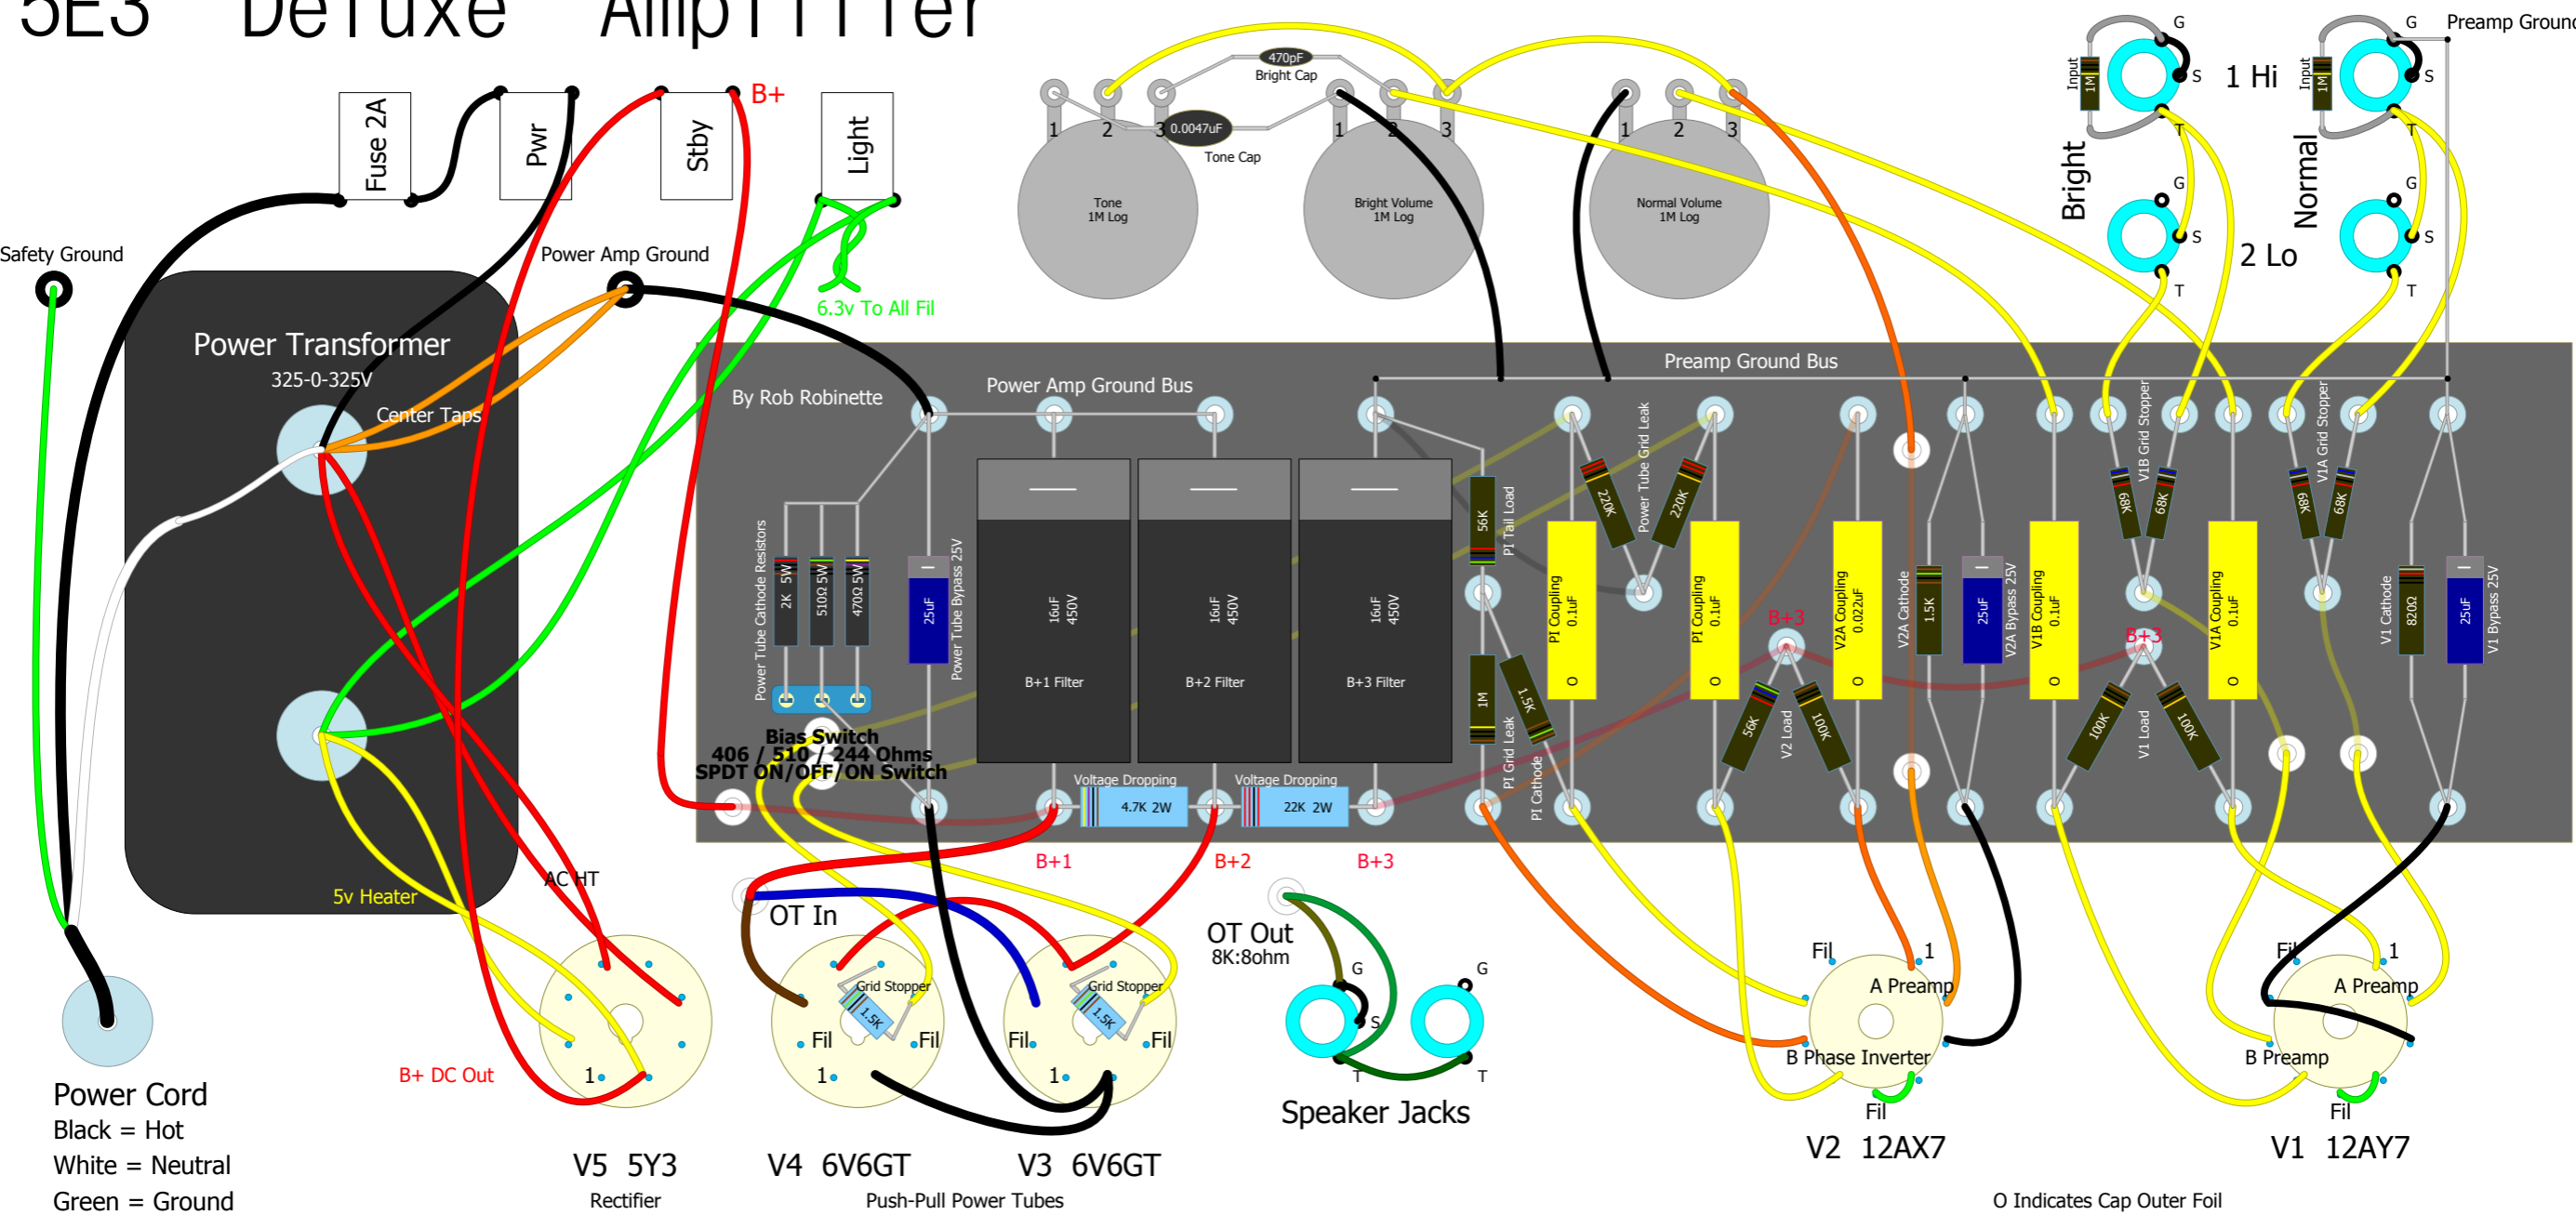

5E3 "Deluxe" Amplifier

Power Cord
Black = Hot
White = Neutral
Green = Ground

O Indicates Cap Outer Foil