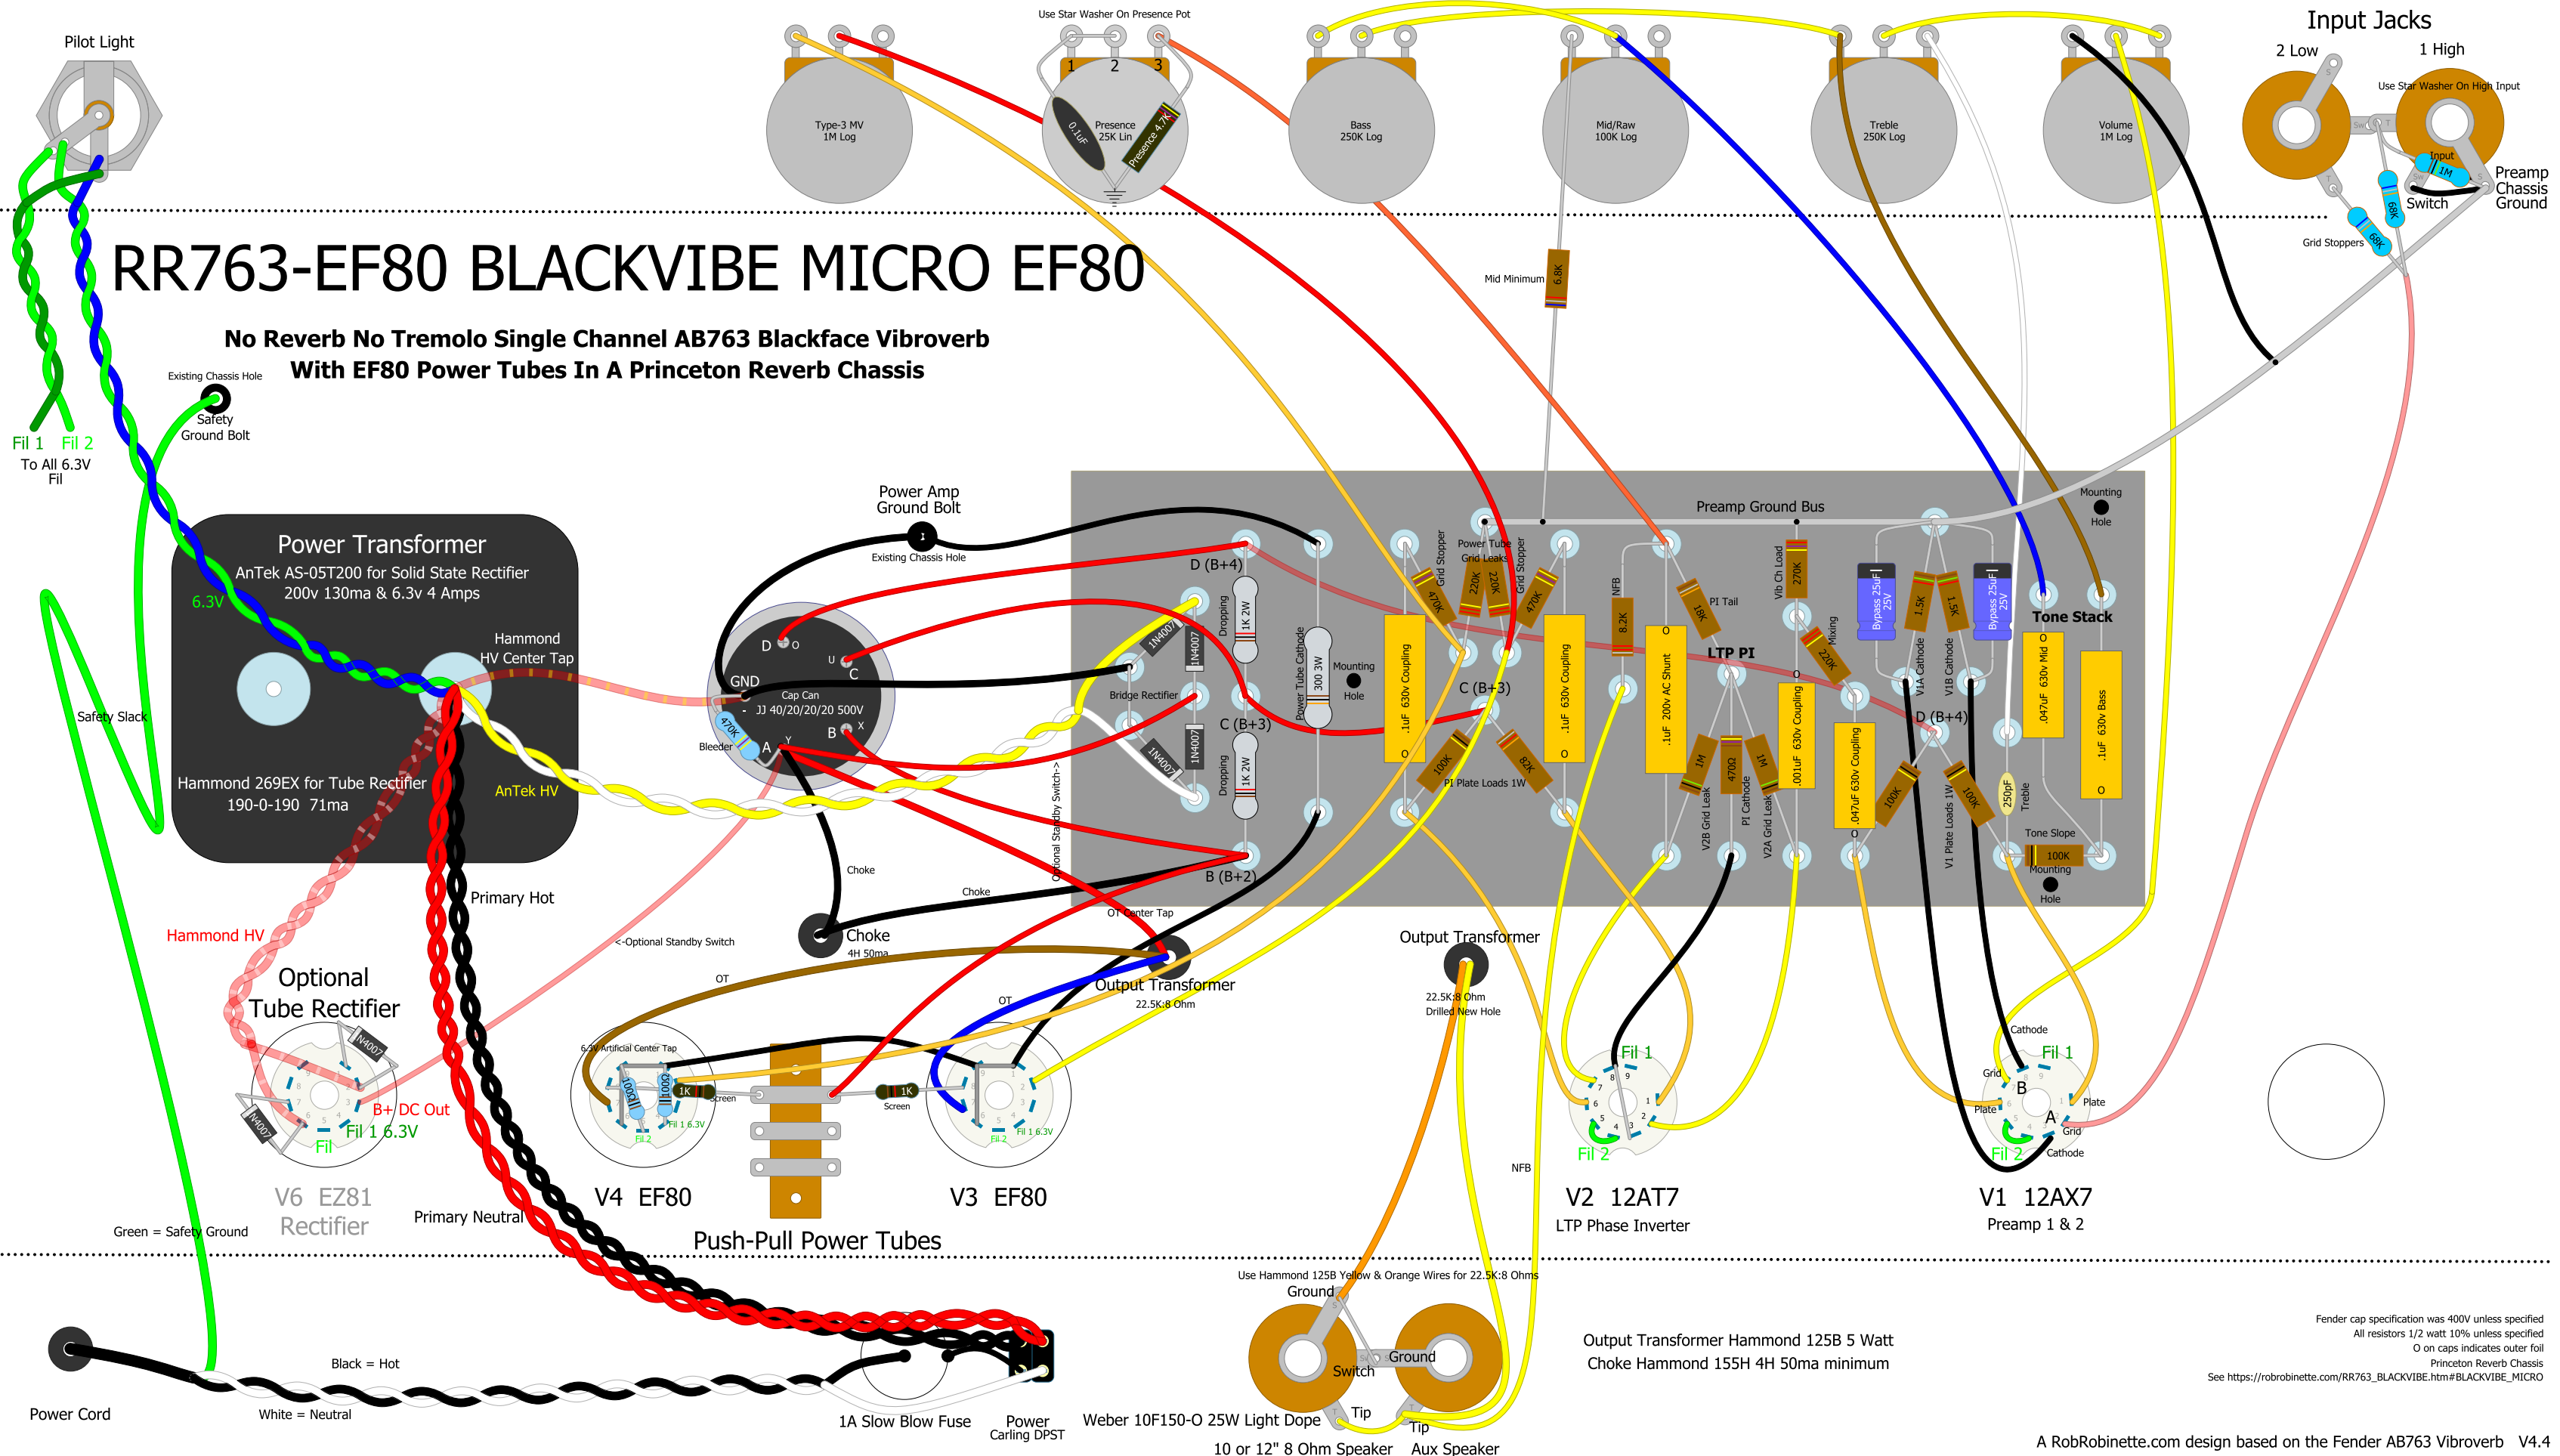

RR763-EF80 BLACKVIBE MICRO EF80

**No Reverb No Tremolo Single Channel AB763 Blackface Vibroverb
With EF80 Power Tubes In A Princeton Reverb Chassis**

Fender cap specification was 400V unless specified
 All resistors 1/2 watt 10% unless specified
 O on caps indicates outer foil
 Princeton Reverb Chassis
 See https://robinette.com/RR763_BLACKVIBE.htm#BLACKVIBE_MICRO