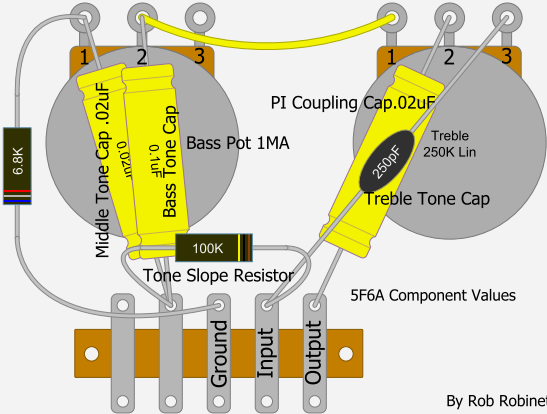

TB Tone Stack On Pots

By Rob Robinette