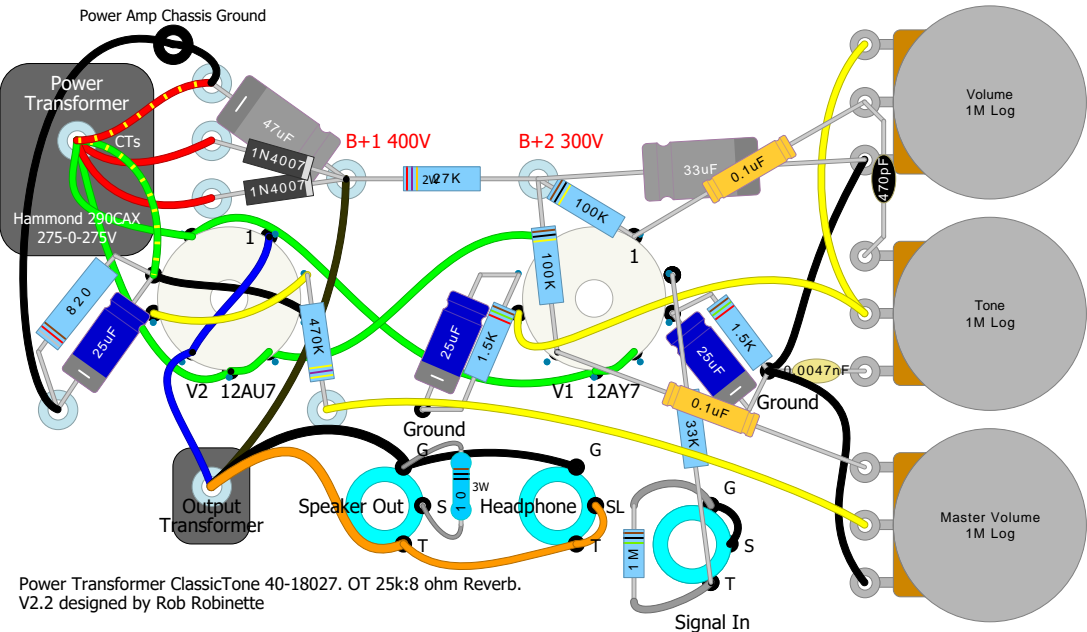

# 5E3M Deluxe Micro Point-to-Point Wiring

Power Transformer ClassicTone 40-18027. OT 25k:8 ohm Reverb.  
V2.2 designed by Rob Robinette