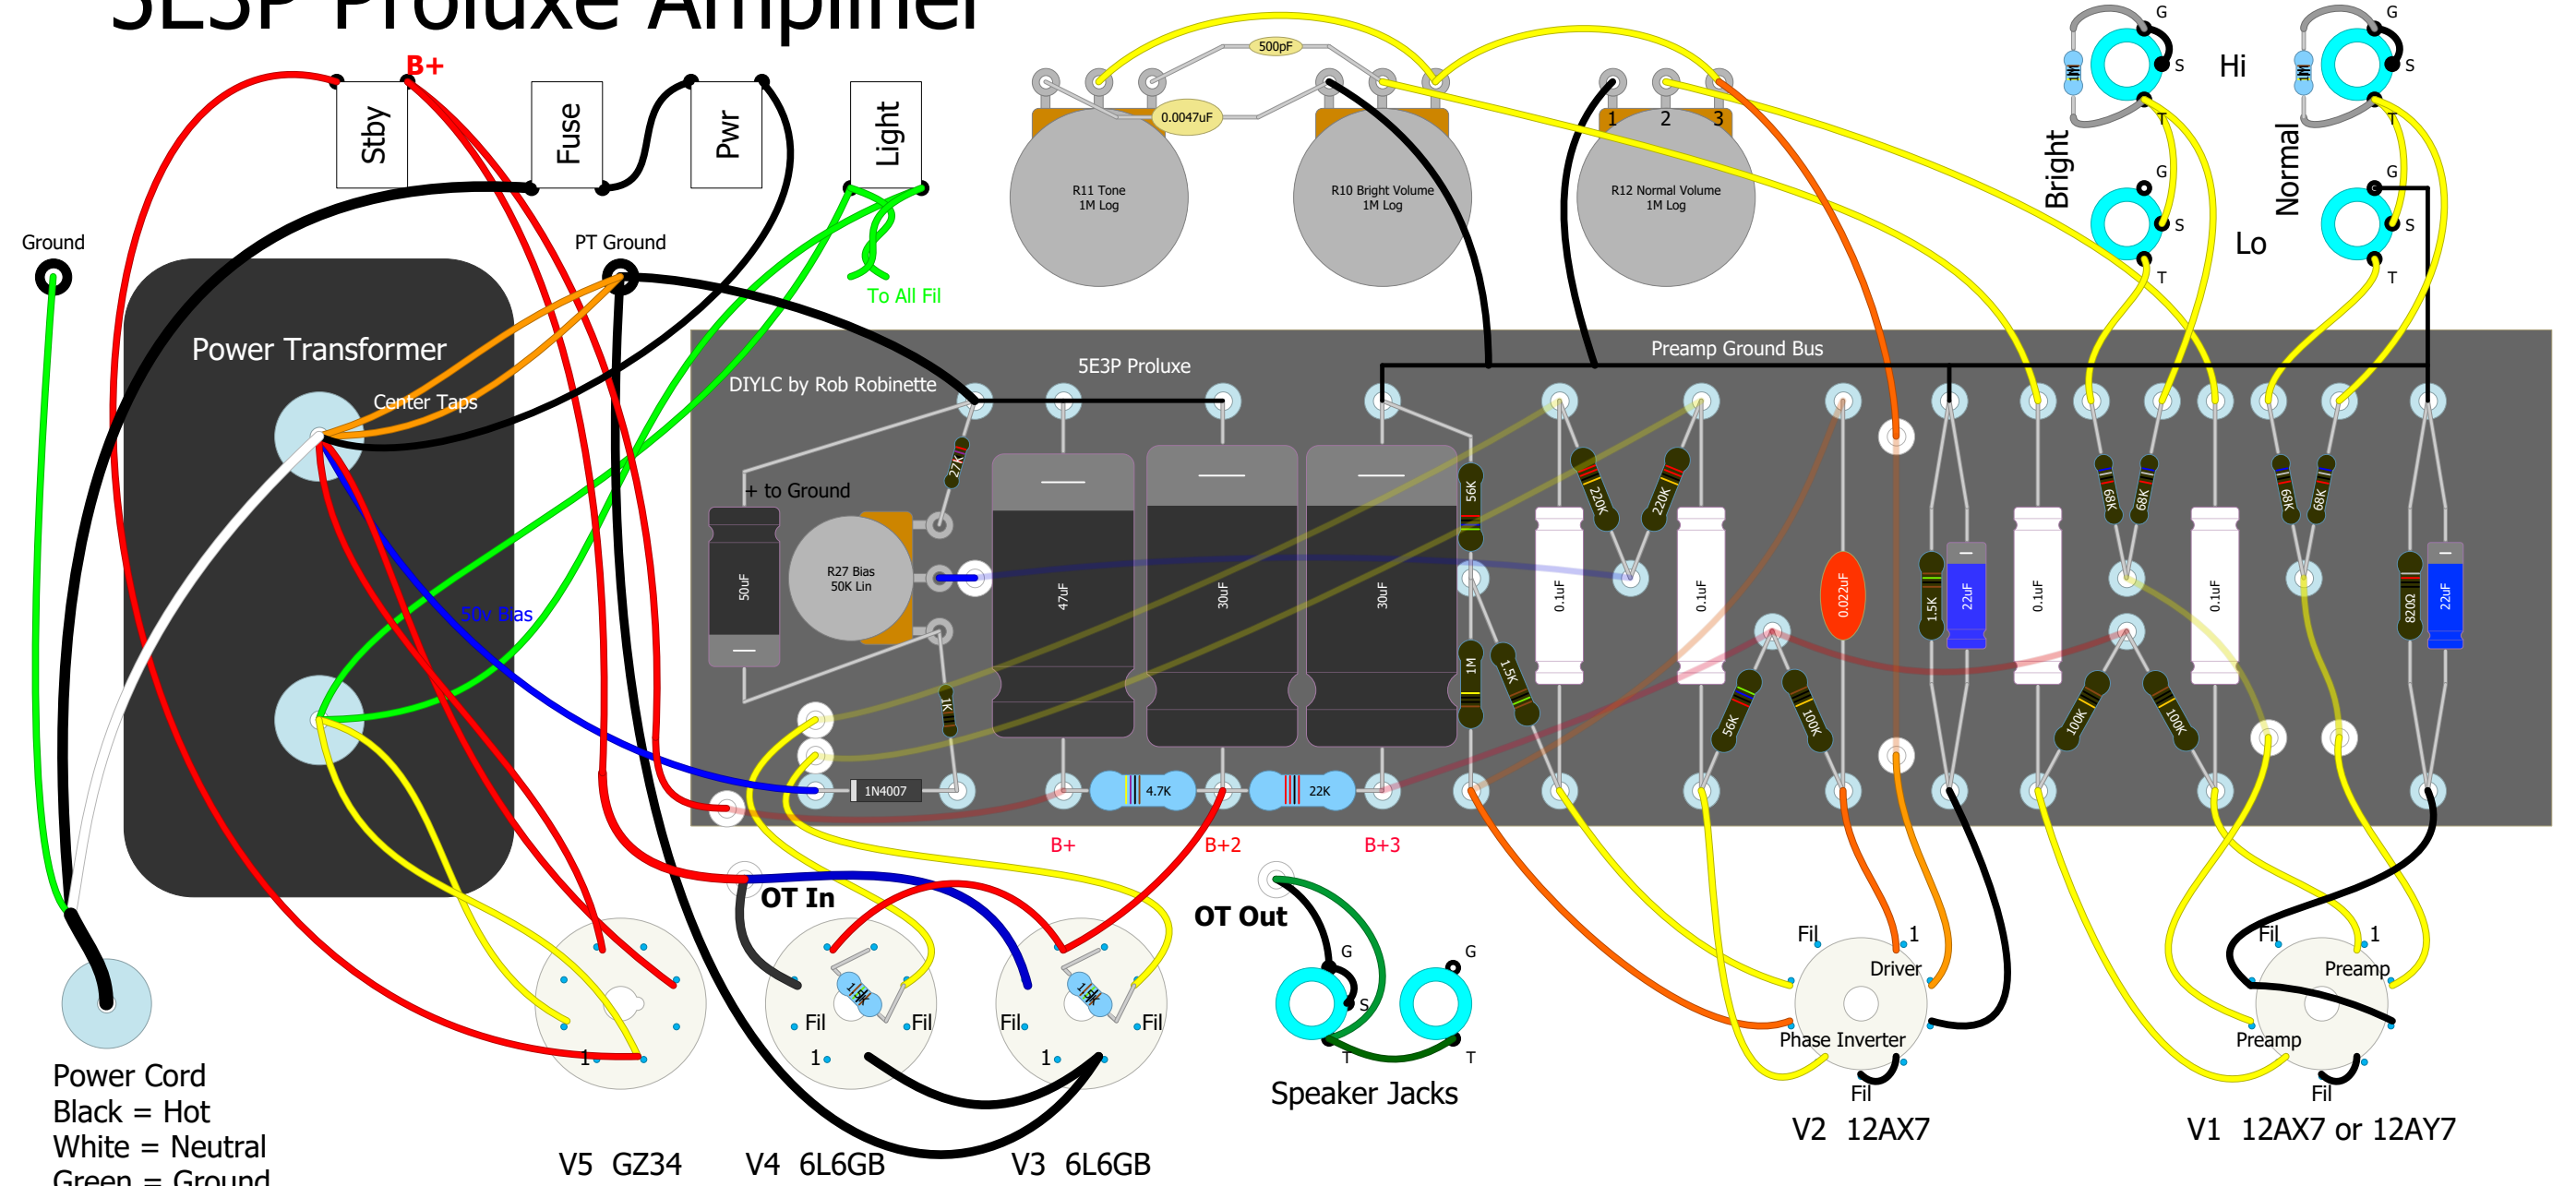

# 5E3P Proluxe Amplifier

5E3P is a 5E3 Deluxe/5E5 Pro hybrid with fixed bias and 6L6 tubes