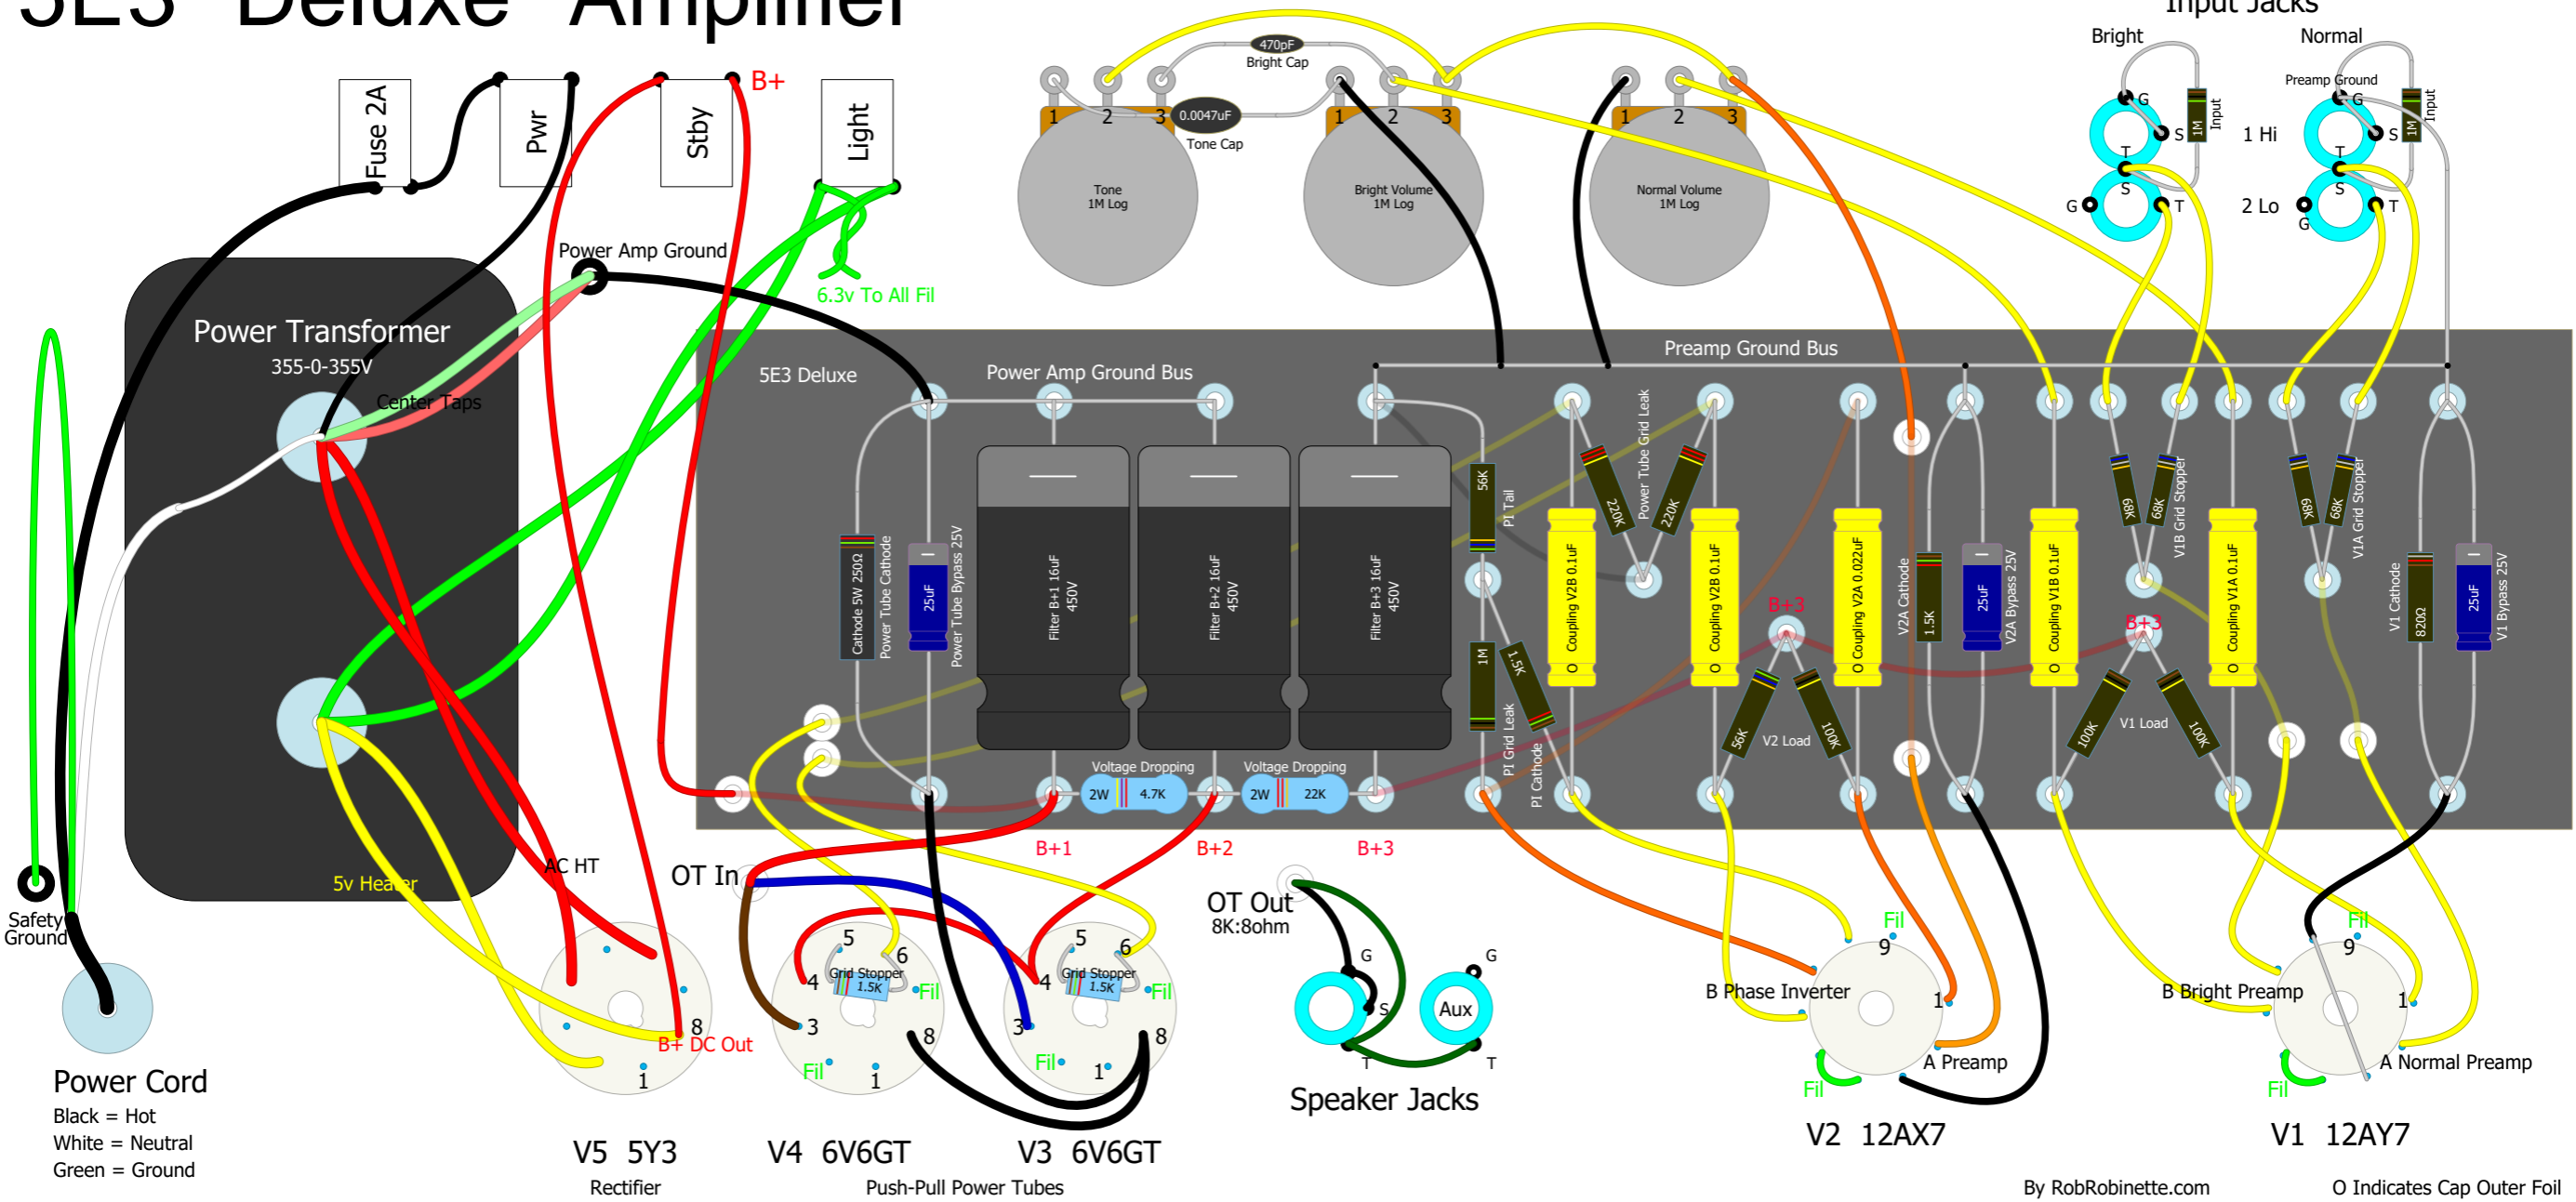

5E3 "Deluxe" Amplifier

Input Jacks

Power Cord
 Black = Hot
 White = Neutral
 Green = Ground

V5 5Y3 Rectifier
 V4 6V6GT Push-Pull Power Tubes
 V3 6V6GT

V2 12AX7
 V1 12AY7