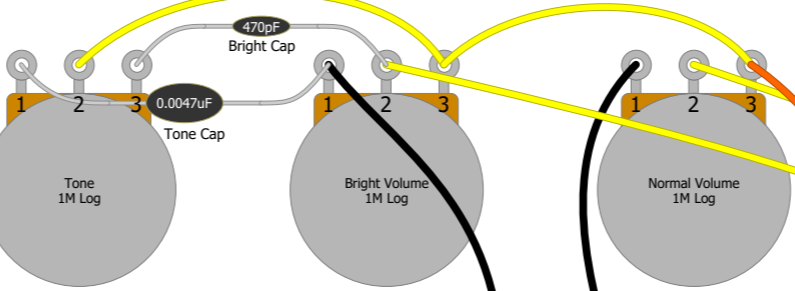

5E3 "Deluxe" Amplifier

Input Jacks

Power Cord
 Black = Hot
 White = Neutral
 Green = Ground

V5 5Y3 Rectifier
 V4 6V6GT Push-Pull Power Tubes
 V3 6V6GT

V2 12AX7
 V1 12AY7