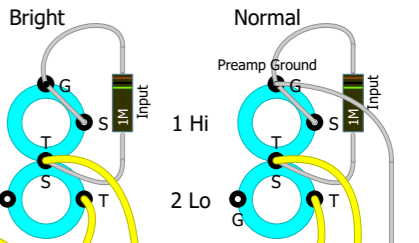

5E3 "Deluxe" Amplifier

Input Jacks

Power Cord
 Black = Hot
 White = Neutral
 Green = Ground

V5 5Y3 Rectifier
 V4 6V6GT Push-Pull Power Tubes
 V3 6V6GT

V2 12AX7
 V1 12AY7