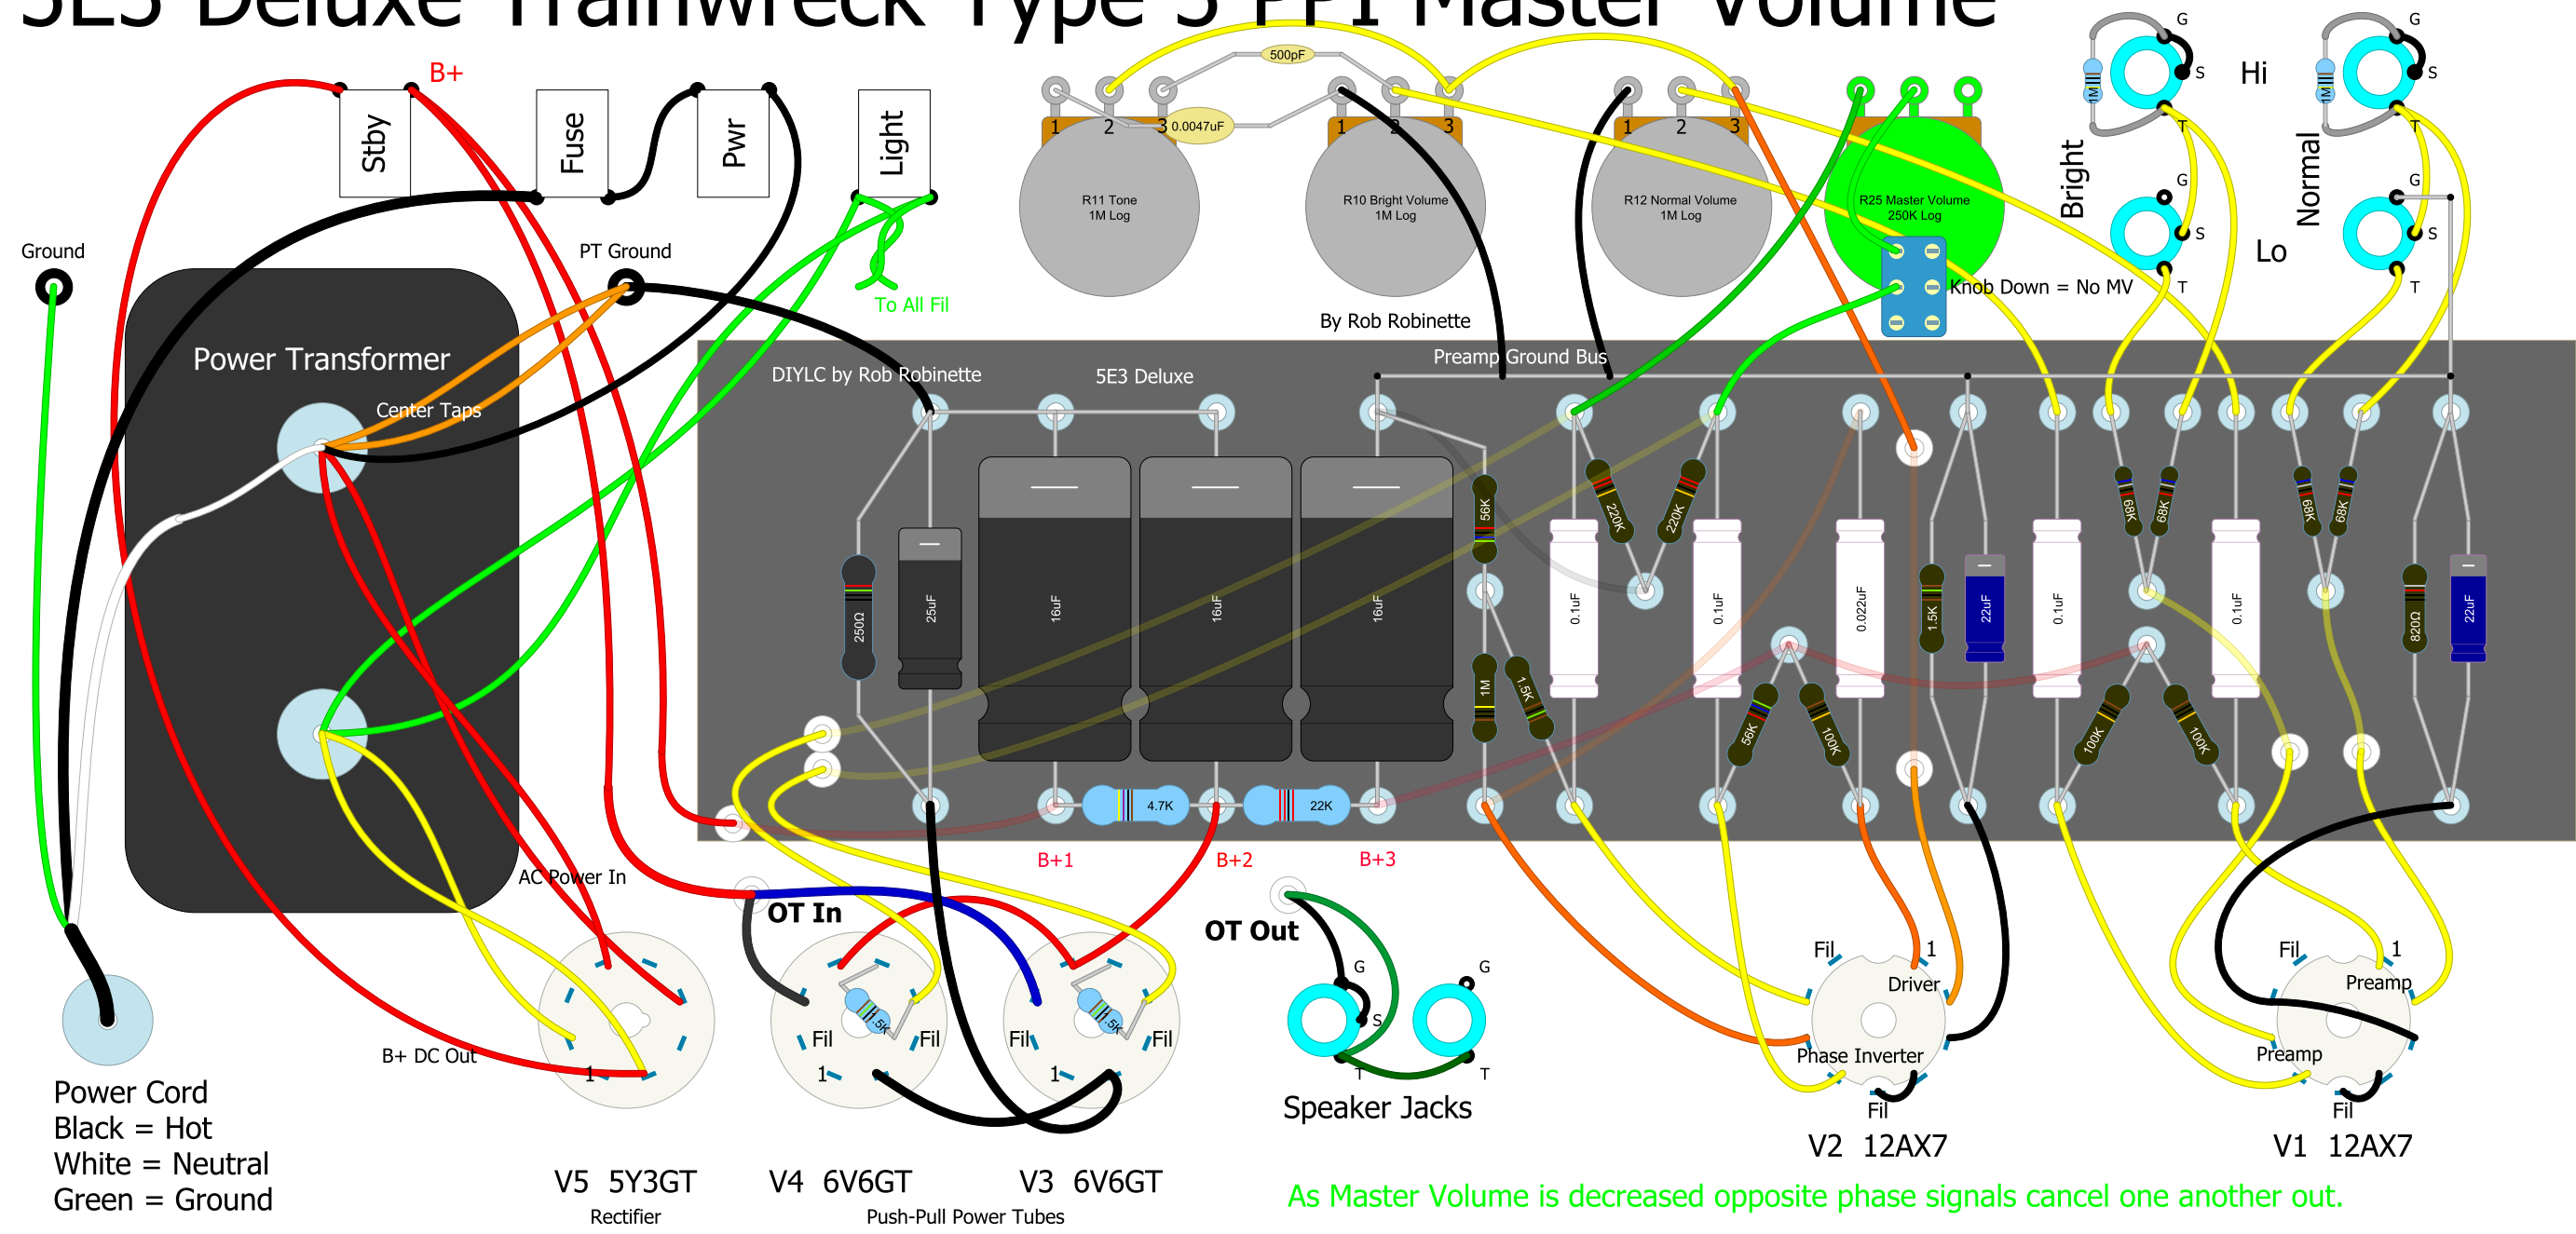

5E3 Deluxe Trainwreck Type 3 PPI Master Volume

Power Cord
Black = Hot
White = Neutral
Green = Ground

V5 5Y3GT Rectifier
V4 6V6GT Push-Pull Power Tubes
V3 6V6GT

Speaker Jacks

V2 12AX7

V1 12AX7

As Master Volume is decreased opposite phase signals cancel one another out.