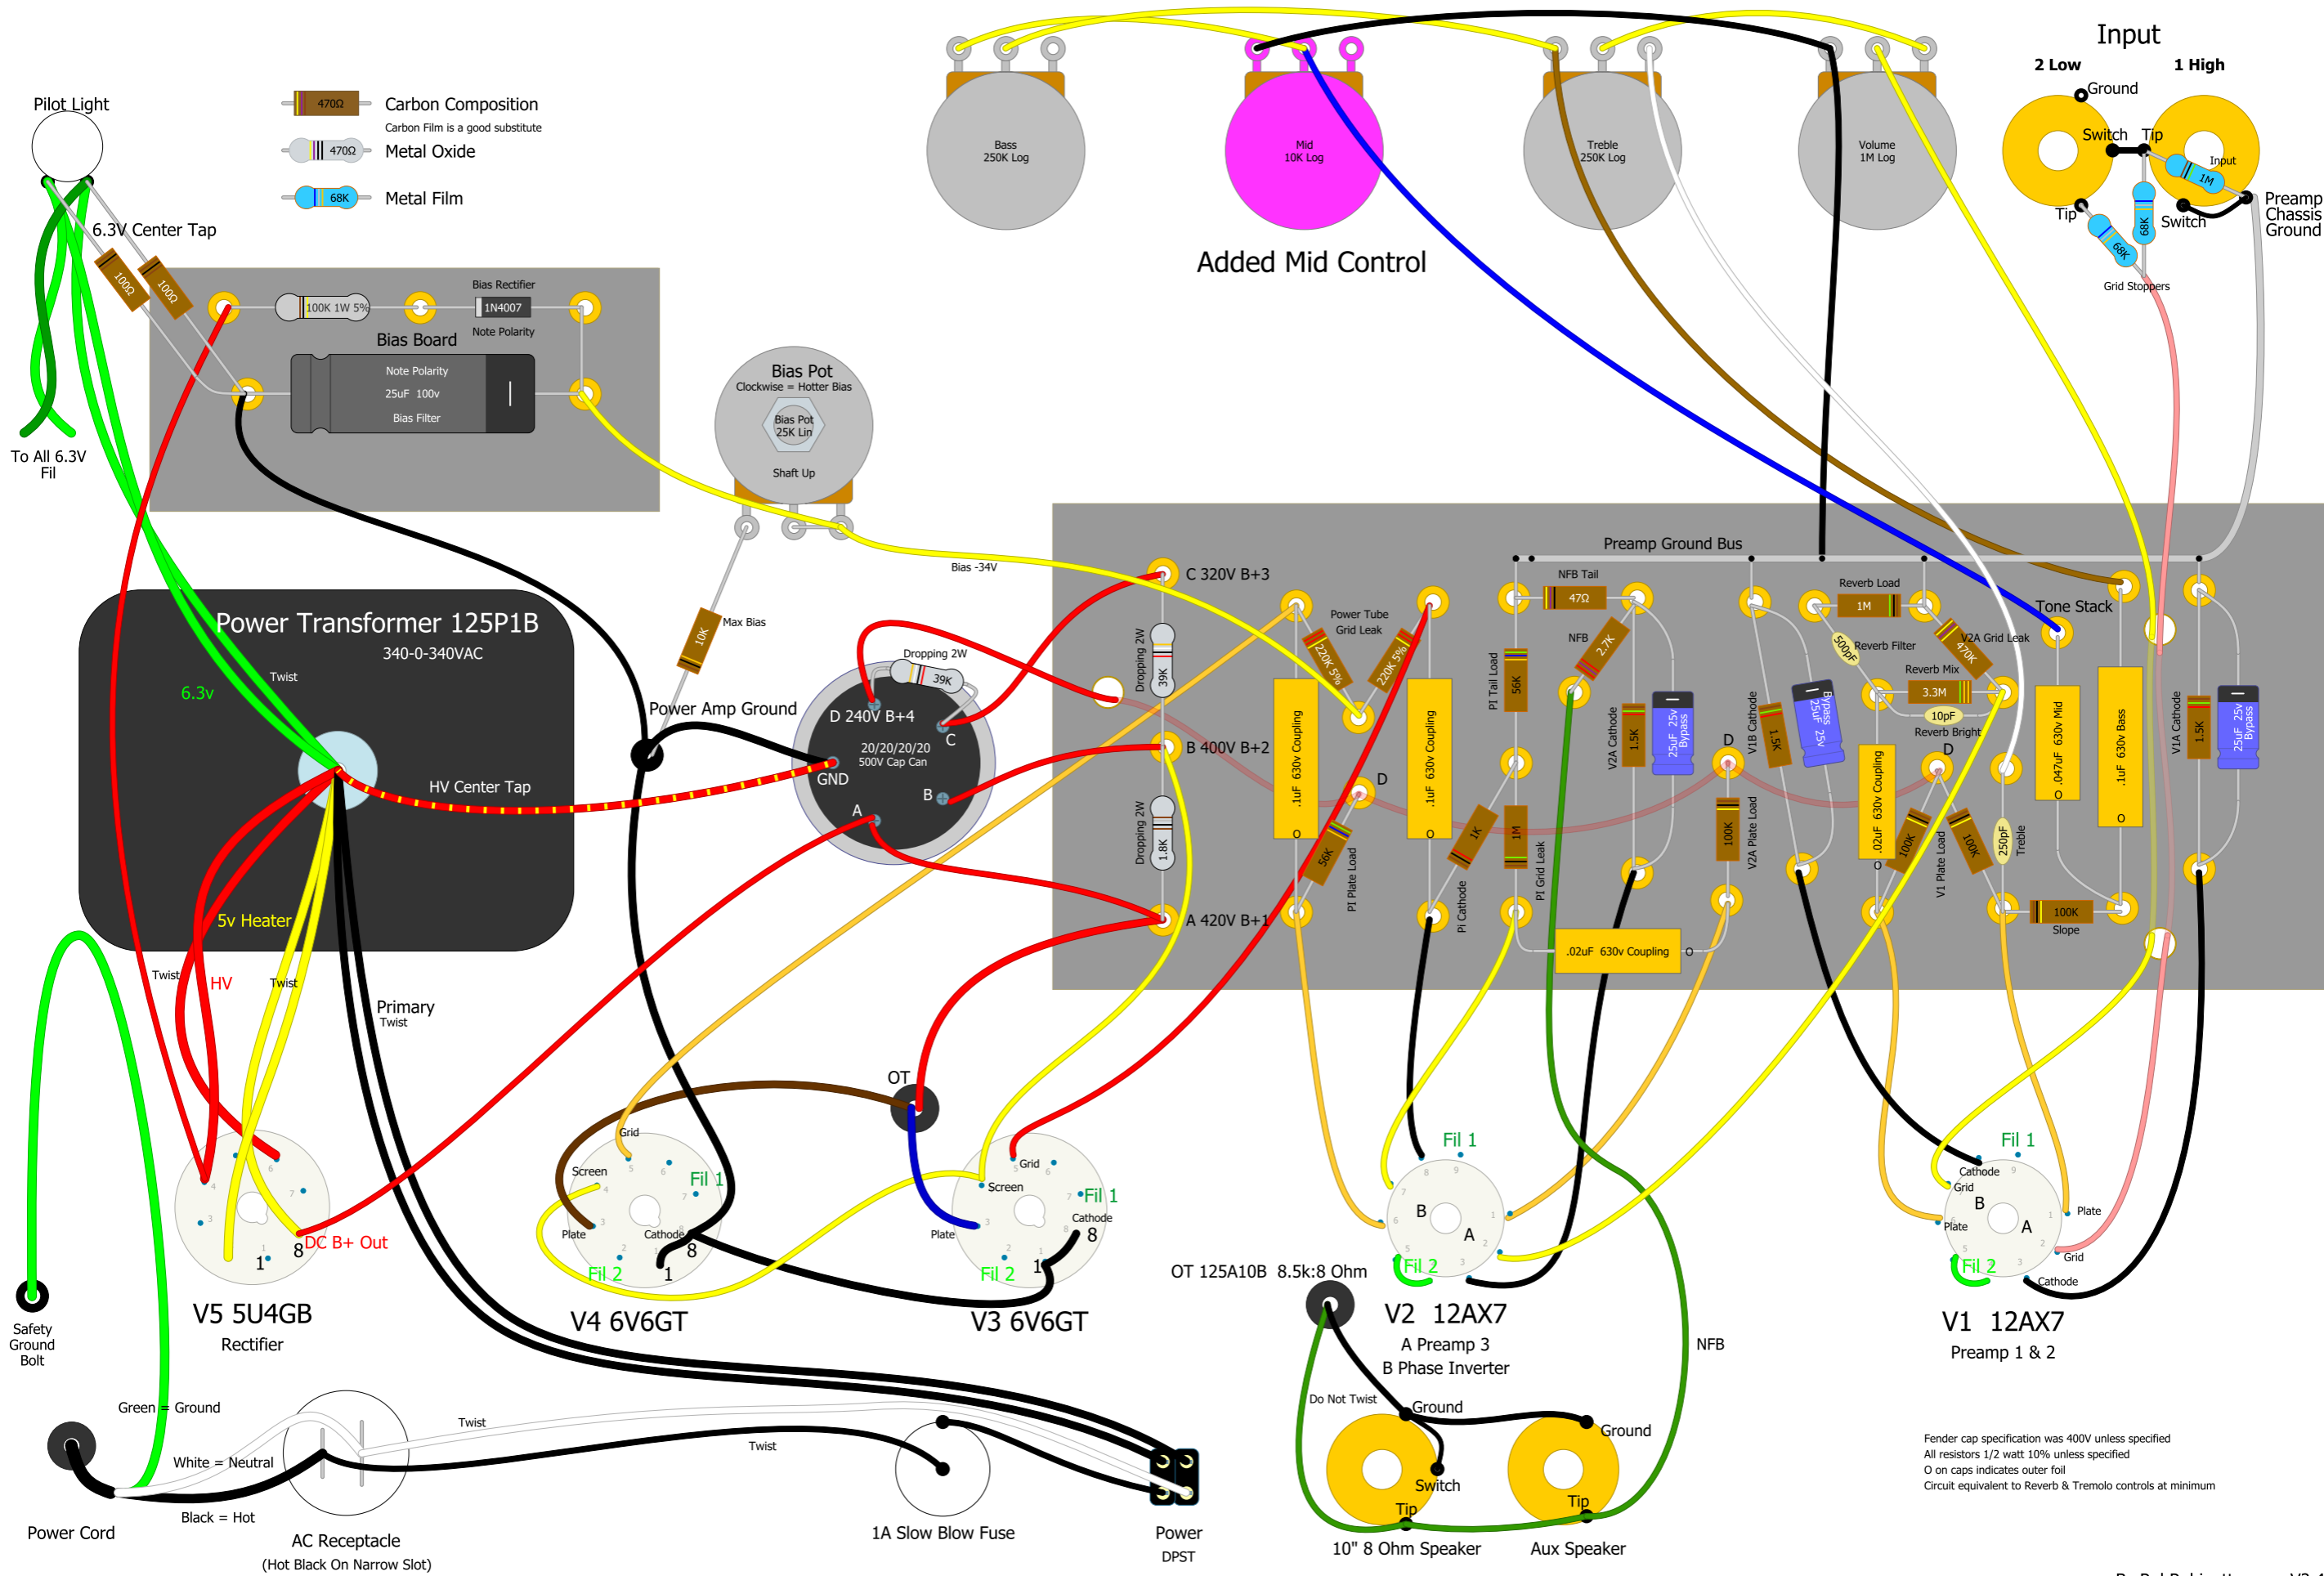

AA1164D PRINCETON REVERB DELETE

Reverb & Tremolo Deleted

See https://robinette.com/AA1164_Princeton_Reverb_With_Reverb_and_Tremolo_Deleted.htm for more info