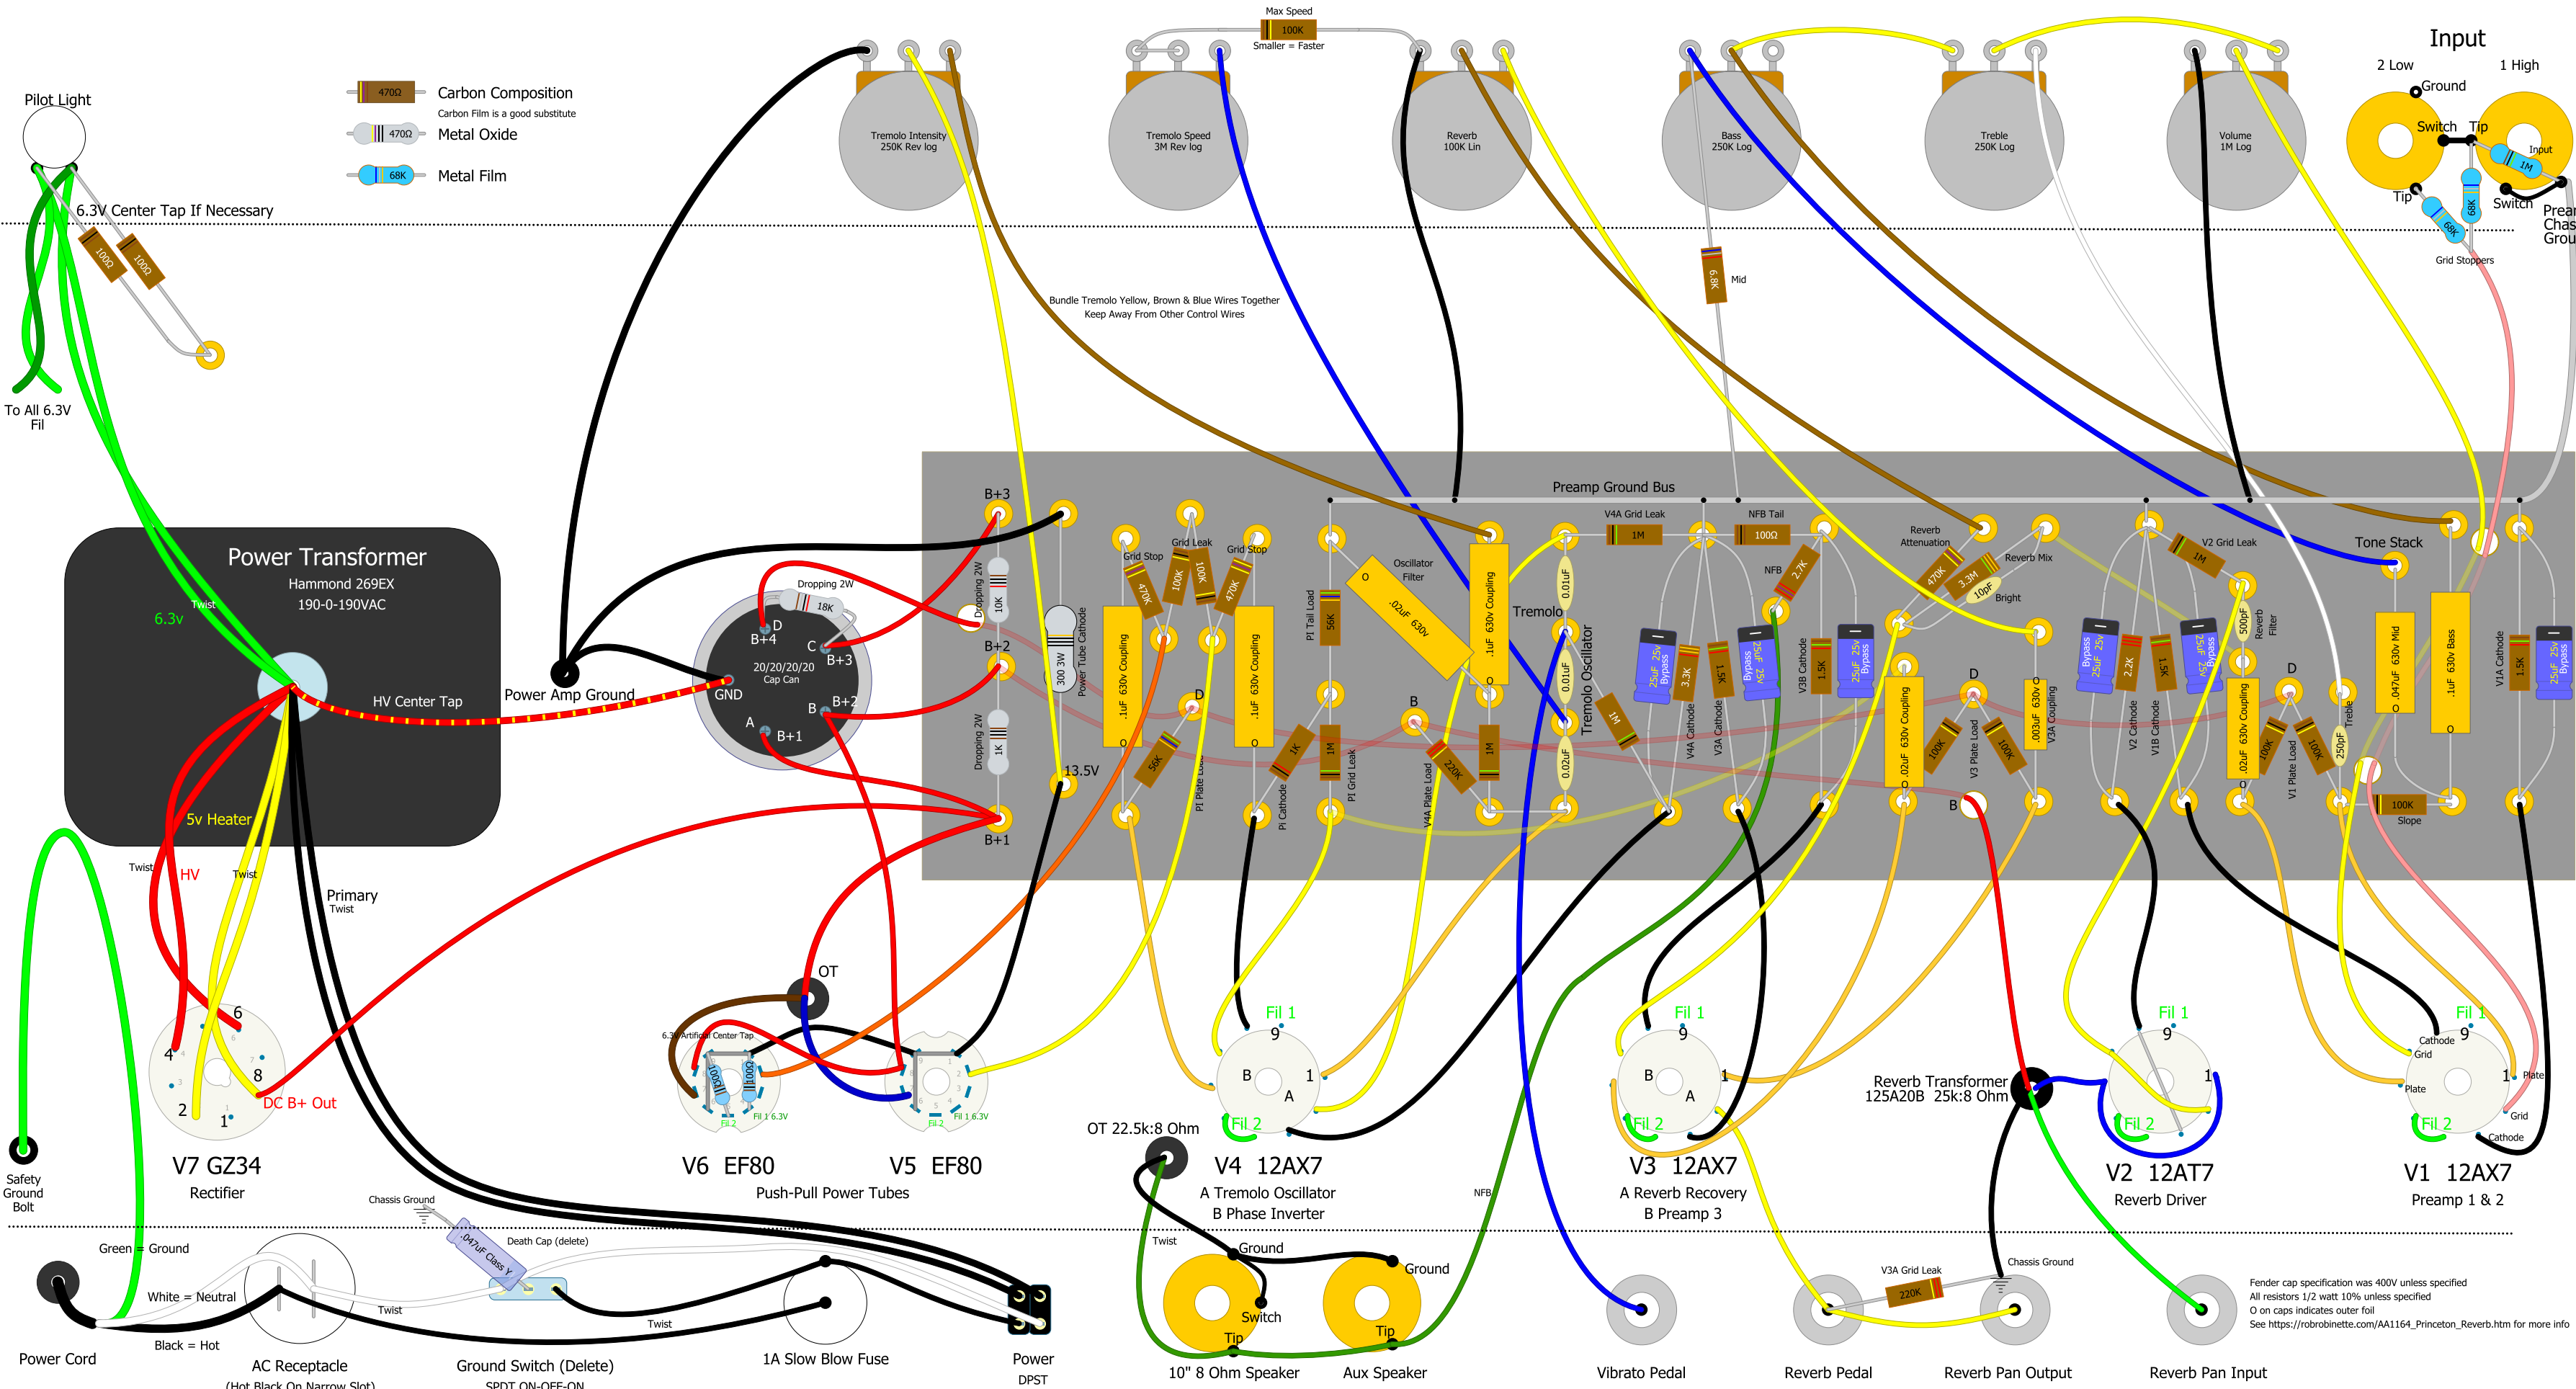

RR1164M-EF PRINCETON REVERB MICRO EF80 AMP

4 Watt EF80 Push-Pull Power Tubes