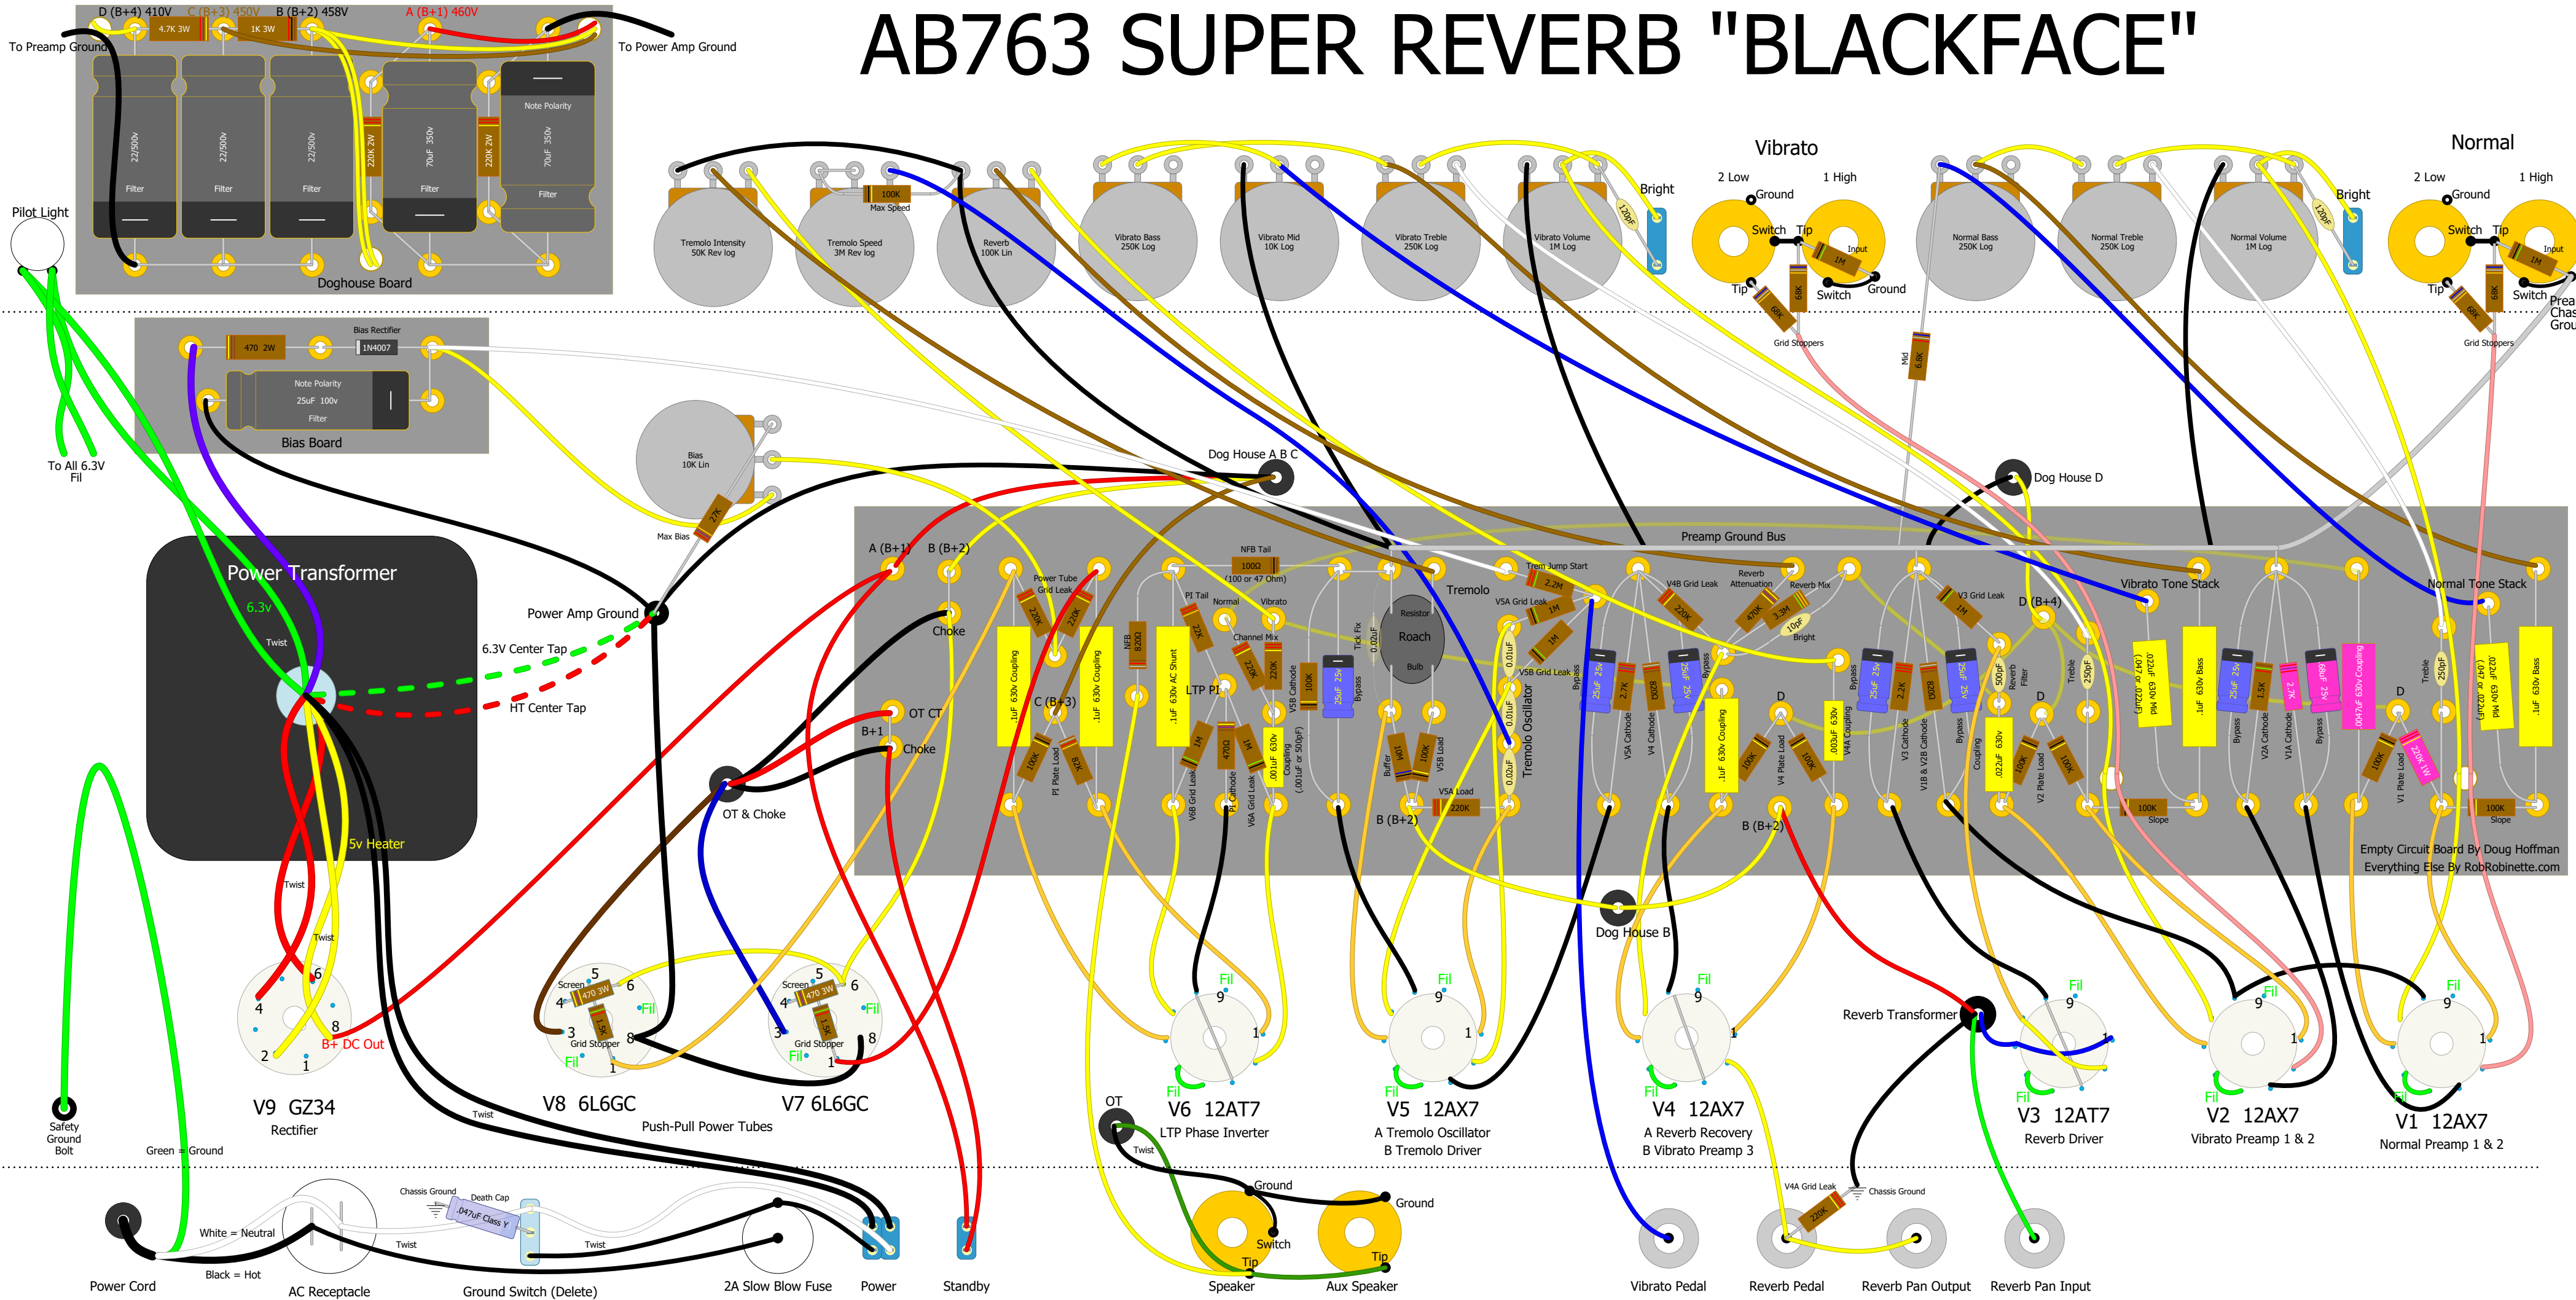

# AB763 SUPER REVERB "BLACKFACE"

Empty Circuit Board By Doug Hoffman  
Everything Else By RobRobinette.com