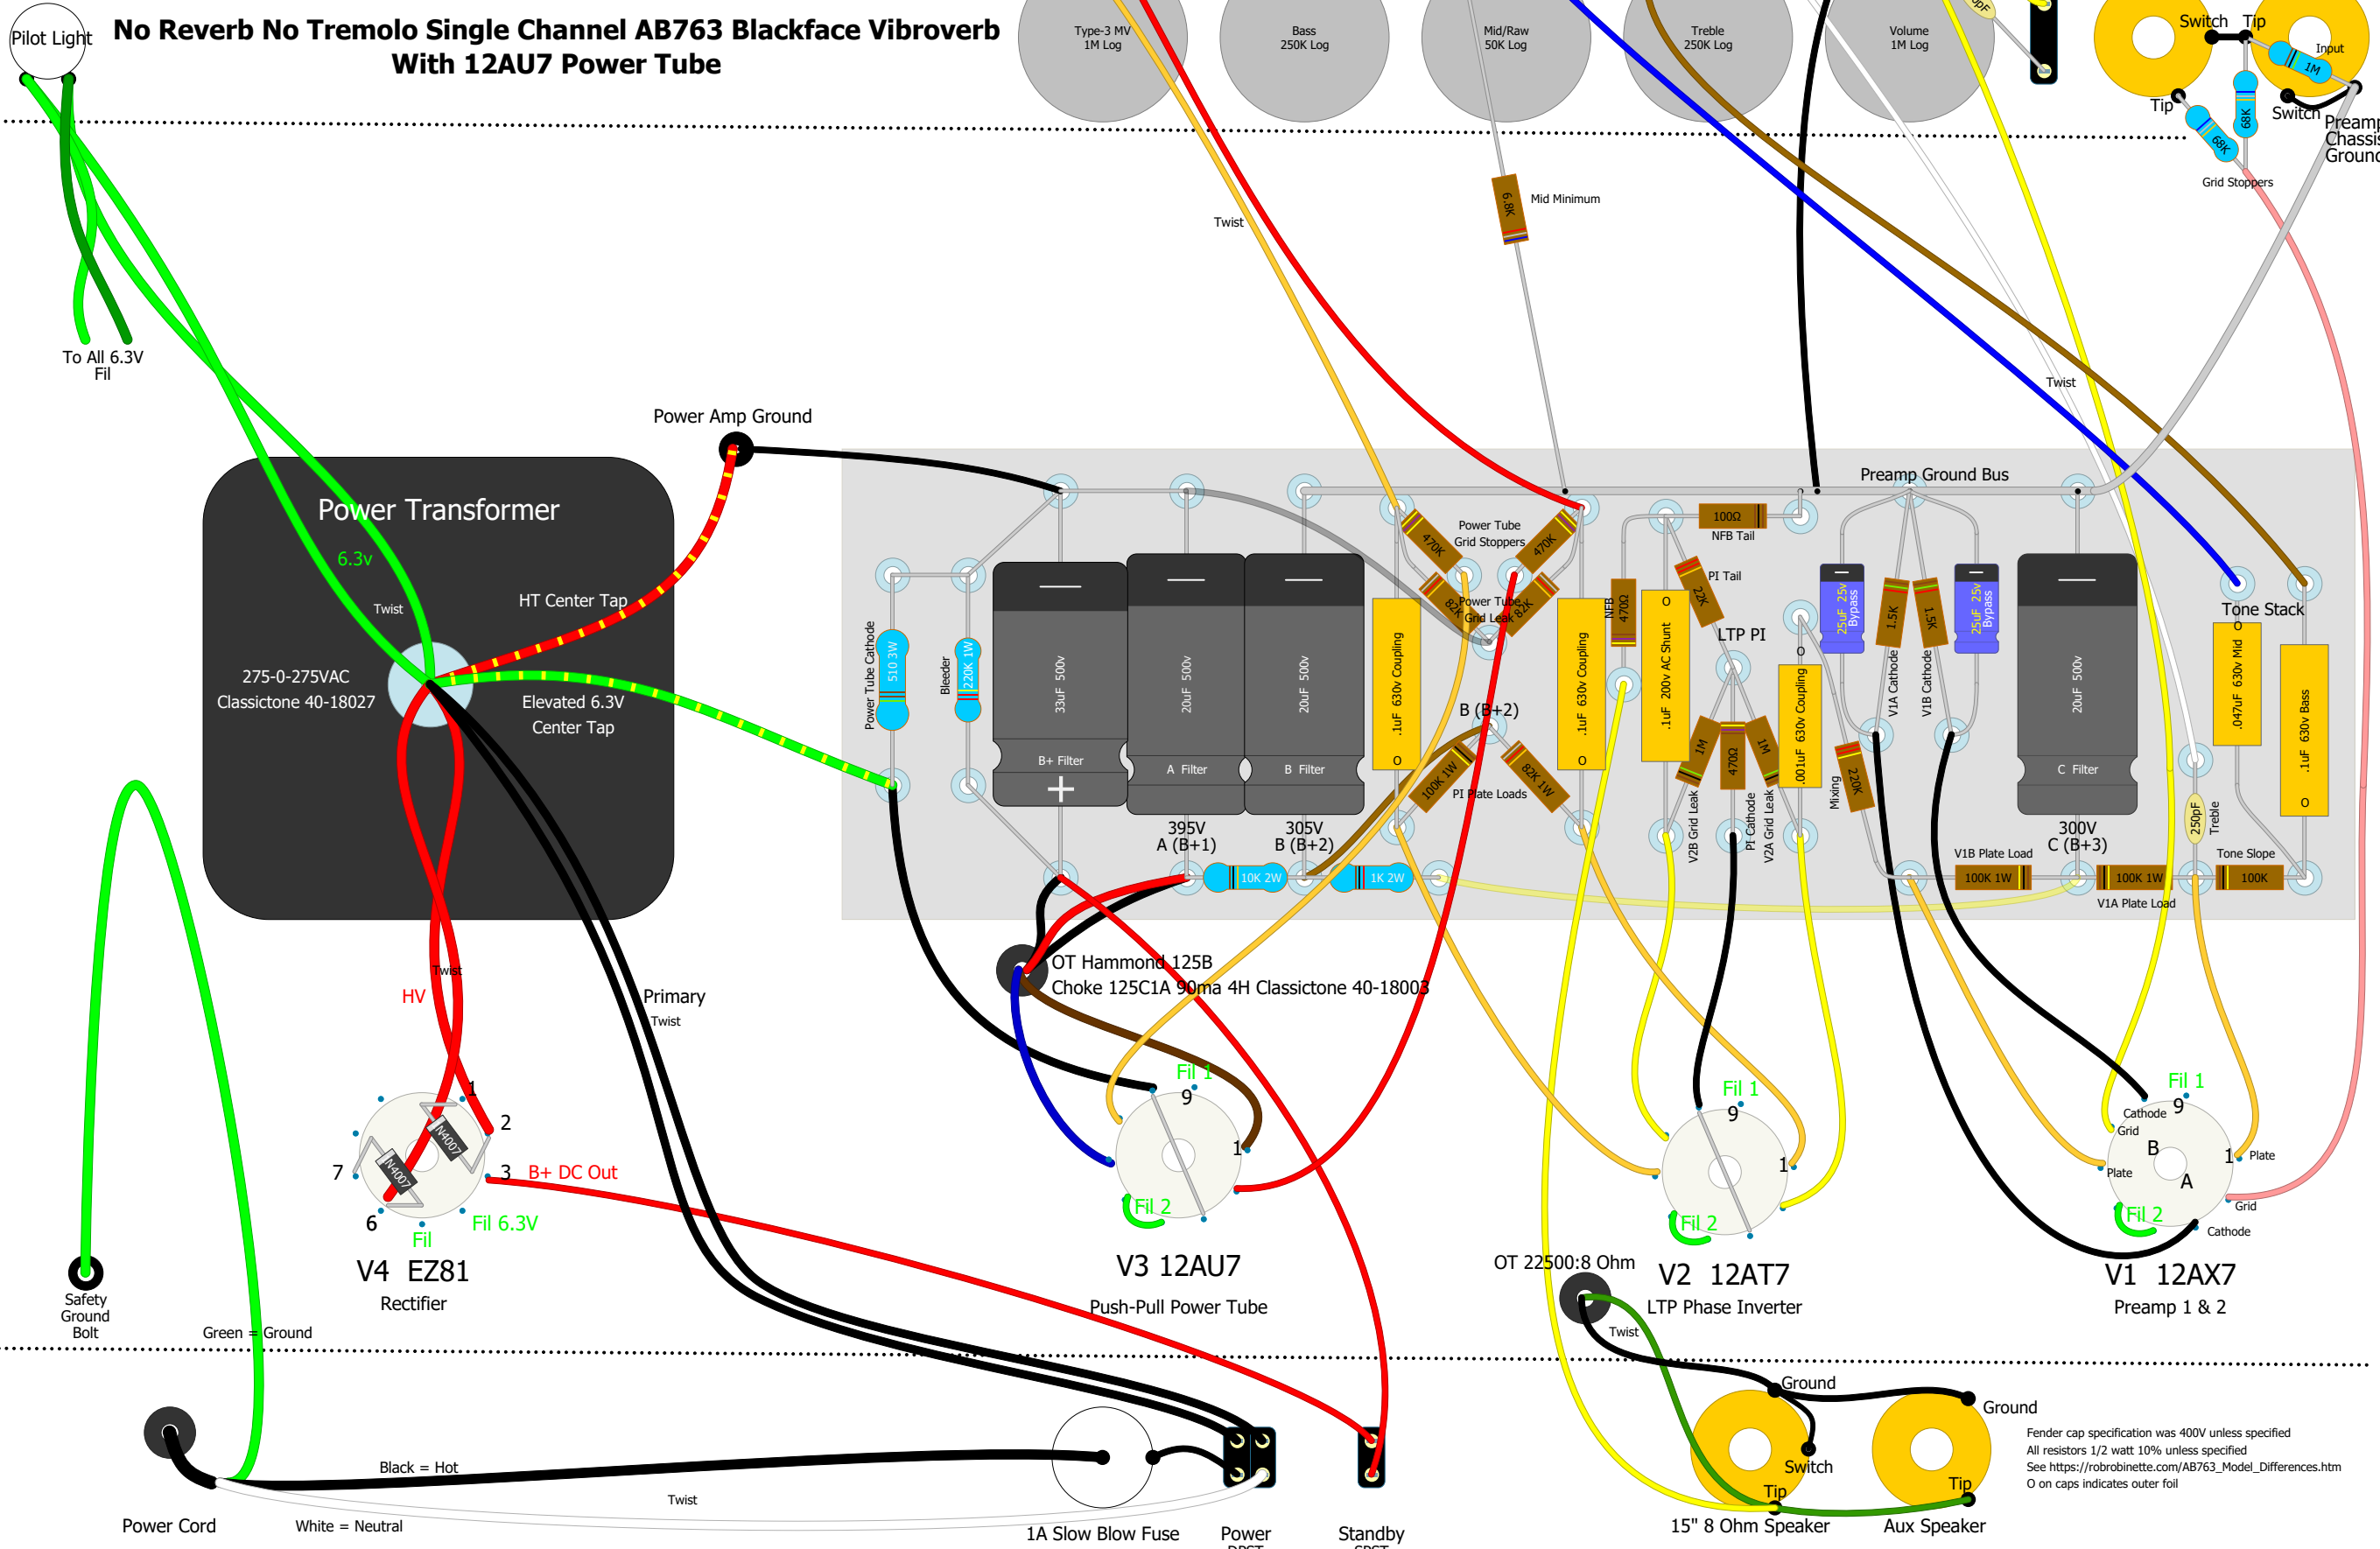

RR763-M BLACKVIBE MICRO

**No Reverb No Tremolo Single Channel AB763 Blackface Vibroverb
With 12AU7 Power Tube**

Fender cap specification was 400V unless specified
 All resistors 1/2 watt 10% unless specified
 See https://robinette.com/AB763_Model_Differences.htm
 O on caps indicates outer foil