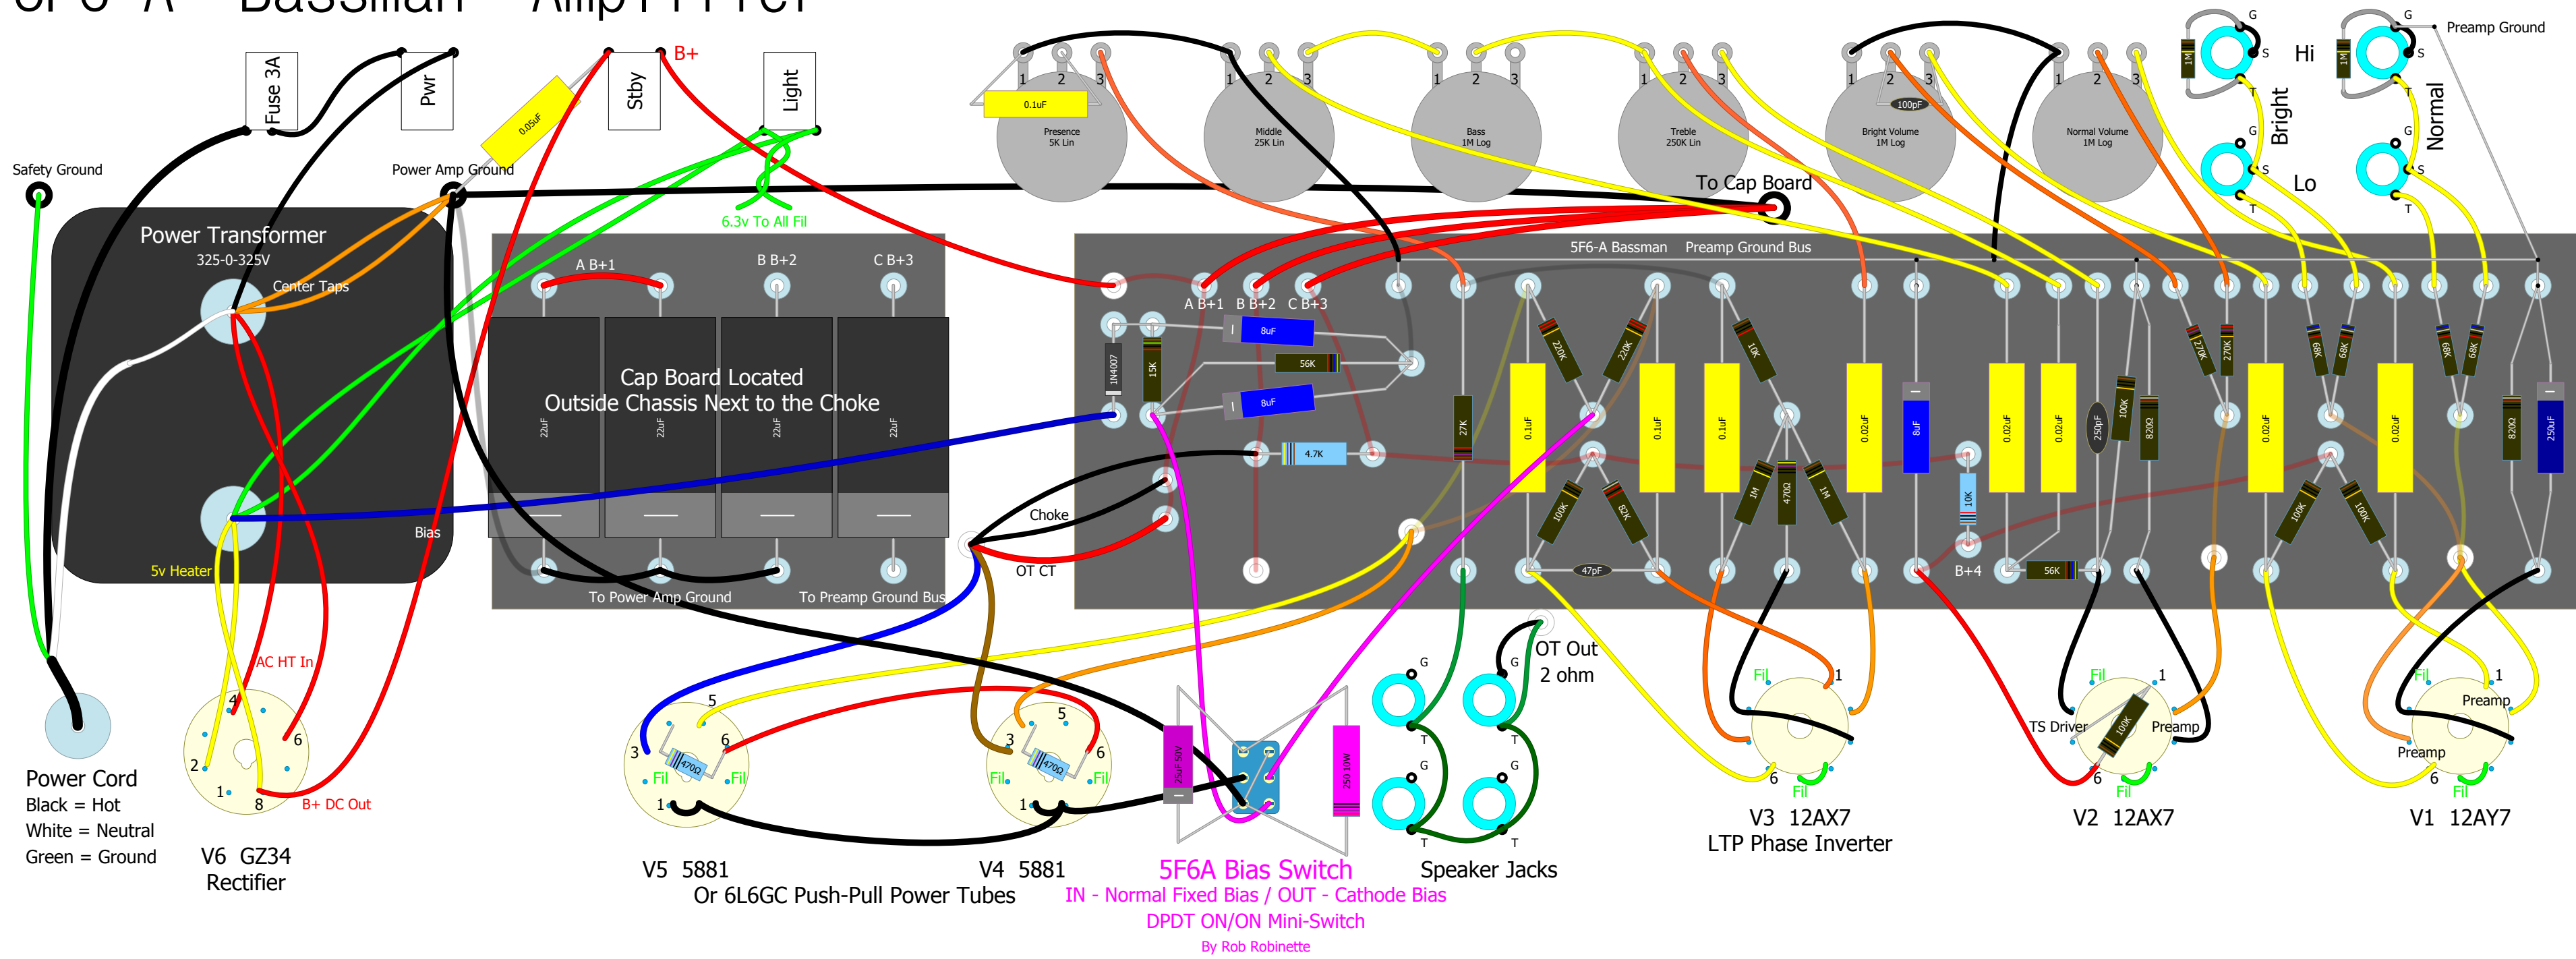

5F6-A "Bassman" Amplifier

5F6A Bias Switch
 IN - Normal Fixed Bias / OUT - Cathode Bias
 DPDT ON/ON Mini-Switch
 By Rob Robinette