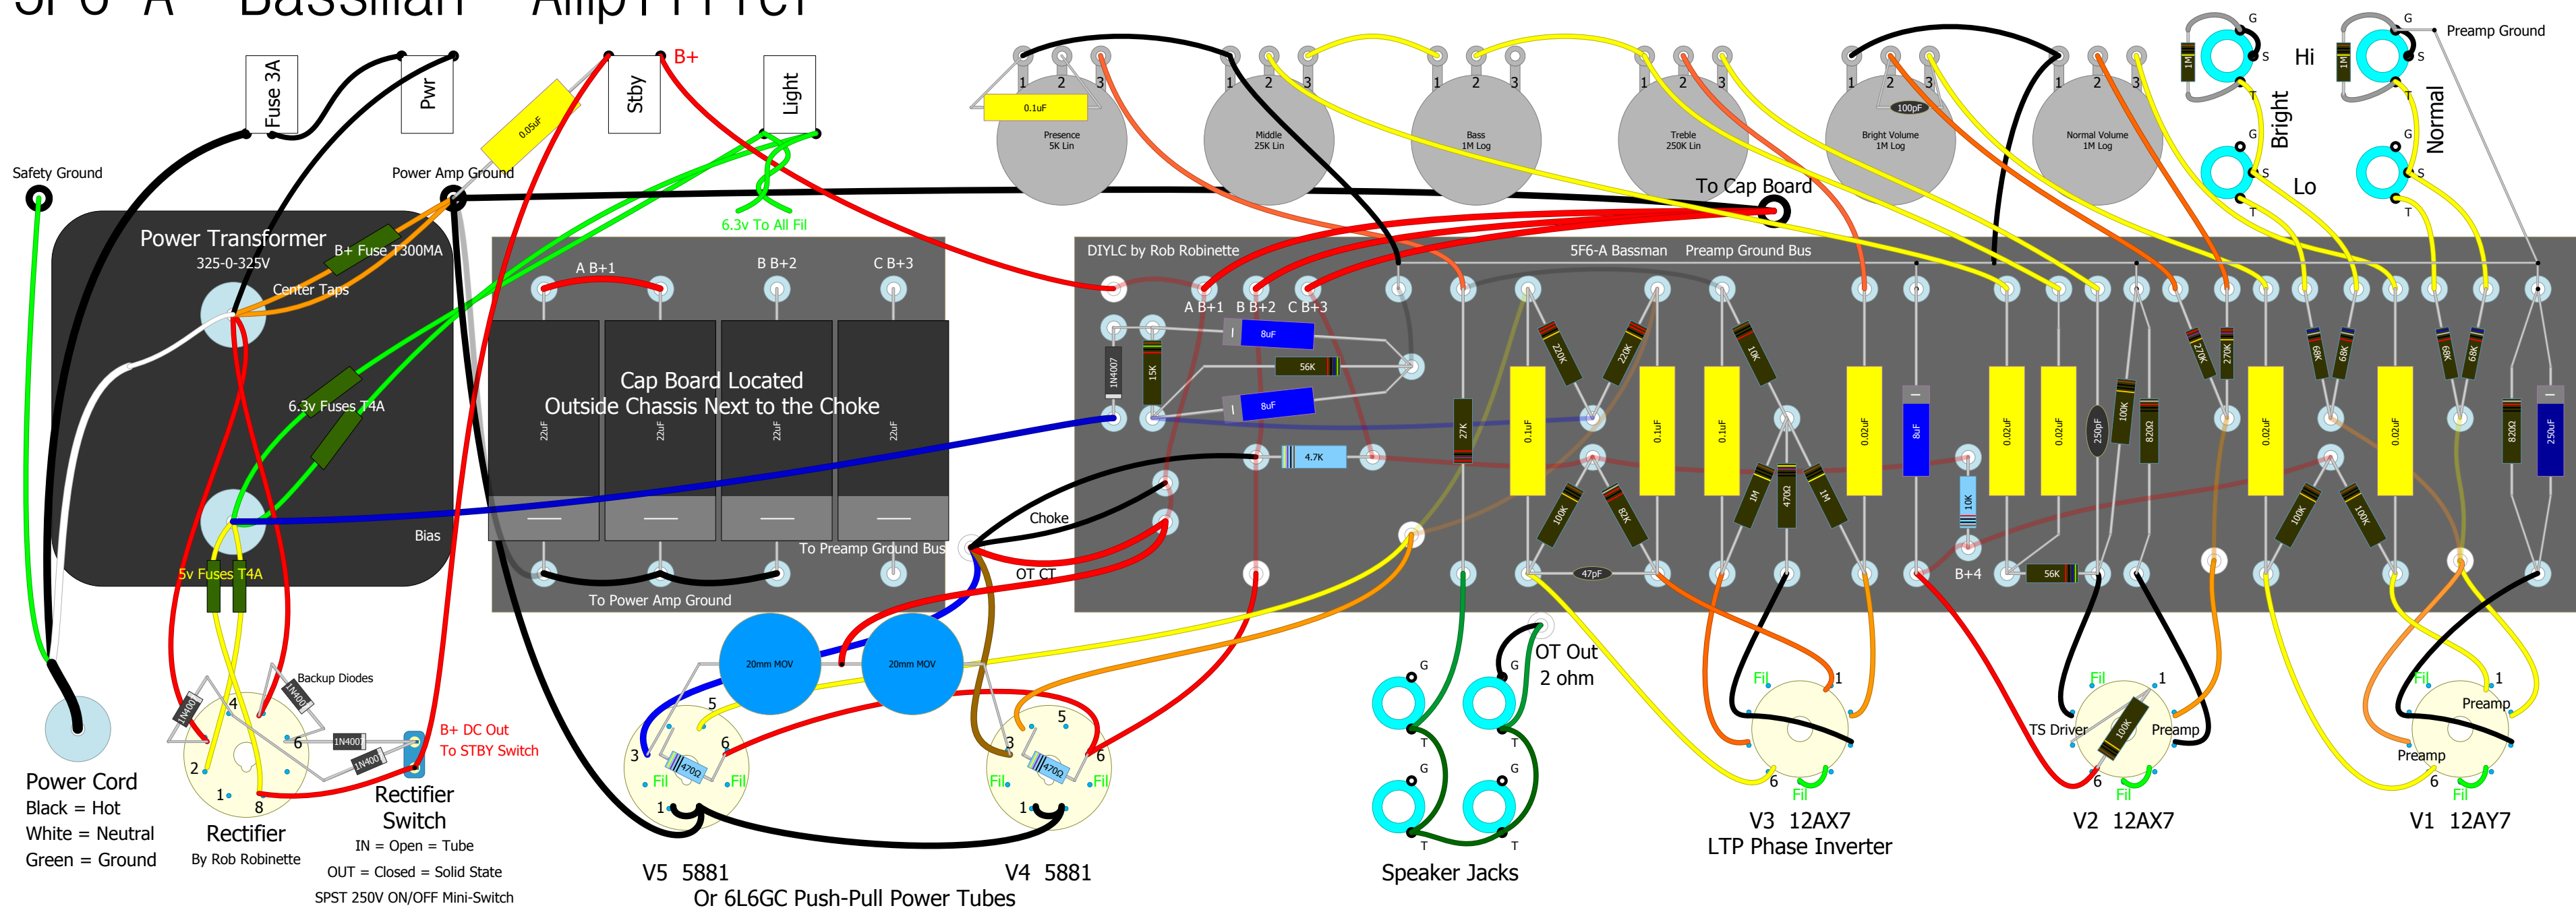

5F6-A "Bassman" Amplifier

Power Cord
Black = Hot
White = Neutral
Green = Ground

Rectifier Switch
IN = Open = Tube
OUT = Closed = Solid State
SPST 250V ON/OFF Mini-Switch

V5 5881
Or 6L6GC Push-Pull Power Tubes

V4 5881

V3 12AX7
LTP Phase Inverter

V2 12AX7

V1 12AY7