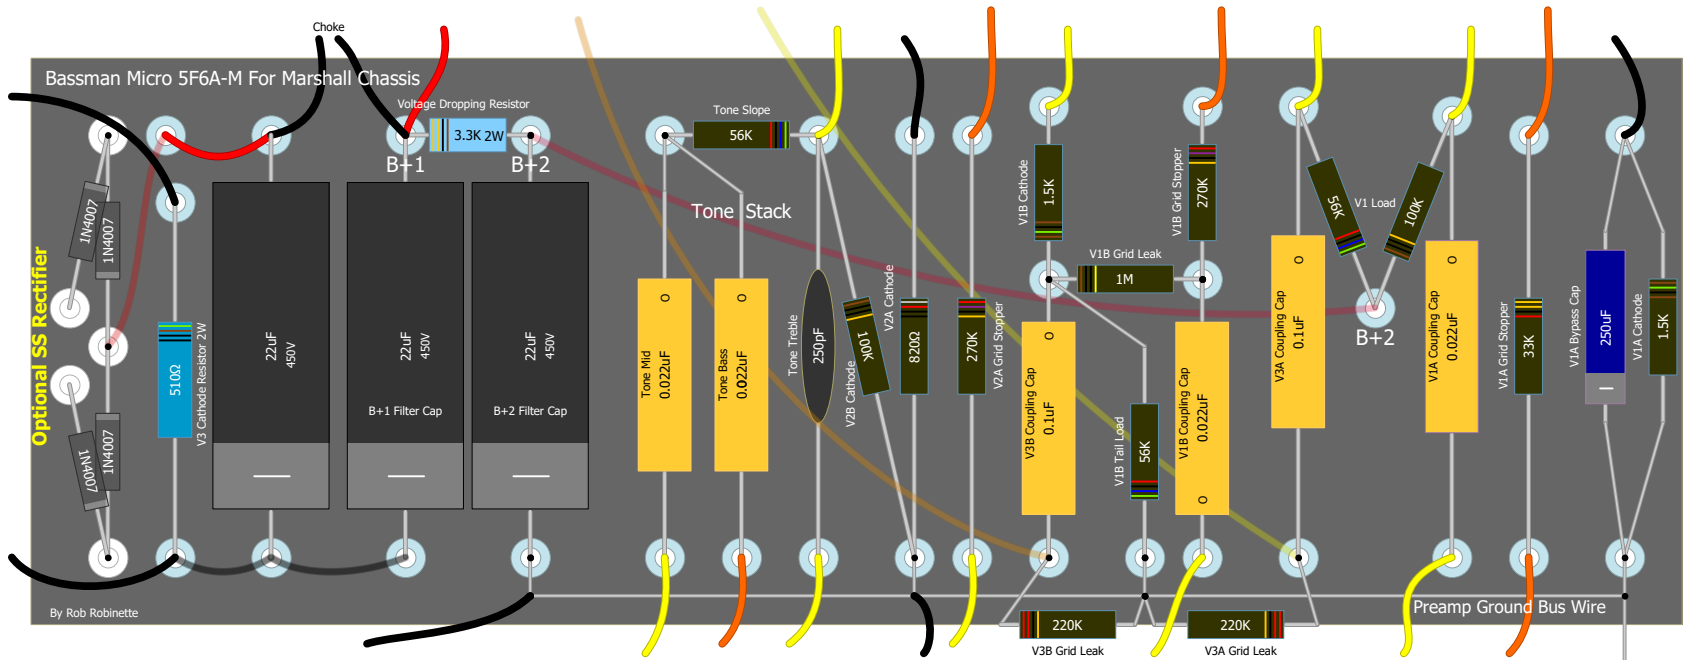

Bassman Micro 5F6A-M For Marshall Chassis

By Rob Robinette