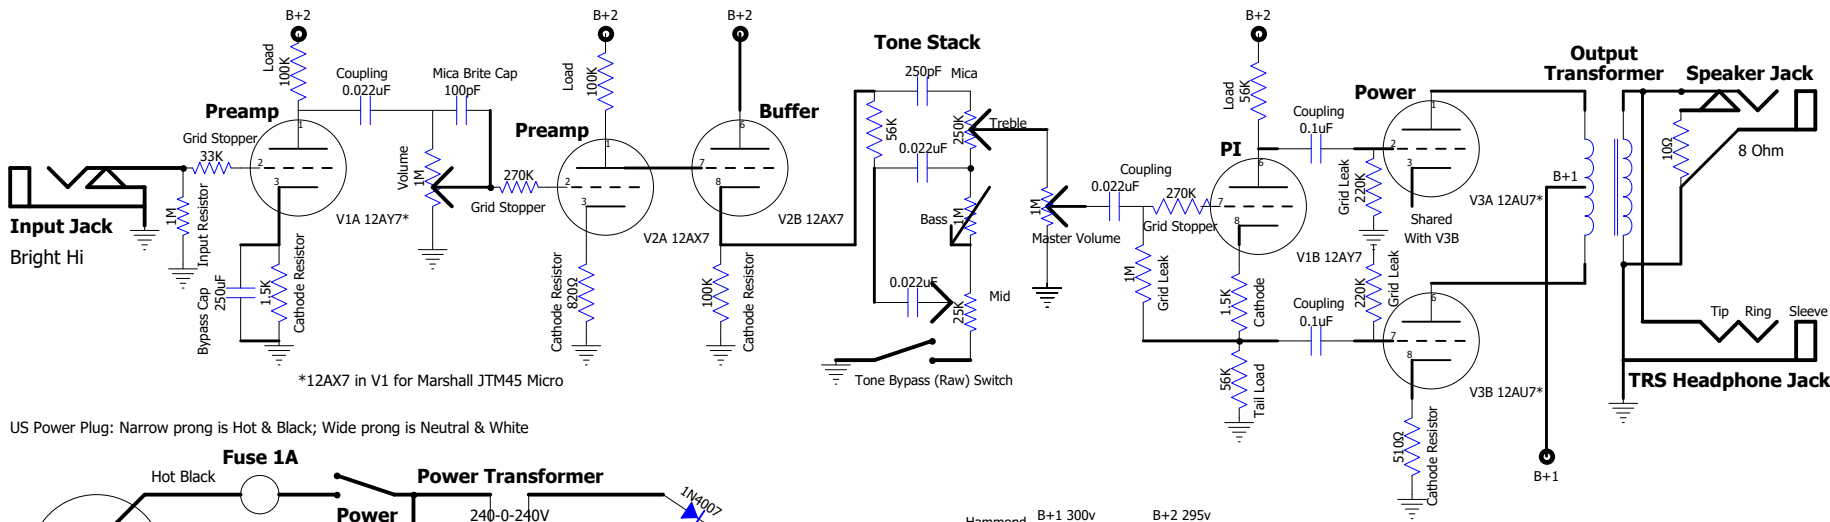

# 5F6A-M "Bassman Micro" Schematic

With Push-Pull Power Amp

\*12BH7 in V3 for 30% more power

US Power Plug: Narrow prong is Hot & Black; Wide prong is Neutral & White

PT Hammond 270AX 240-0-240V  
OT Hammond 125B  
Choke 5 Henry Hammond 155H