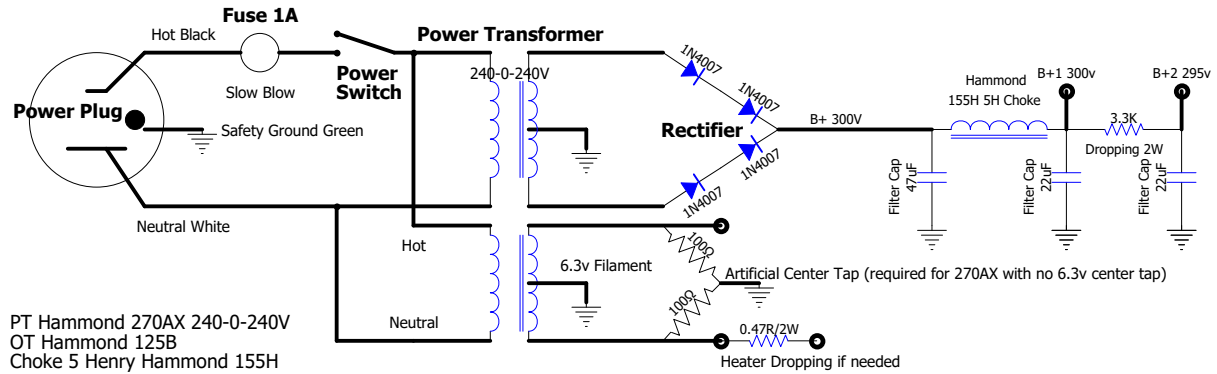

# 5F6A-M "Bassman Micro" Schematic

With Push-Pull Power Amp

\*12BH7 in V3 for 30% more power

US Power Plug: Narrow prong is Hot & Black; Wide prong is Neutral & White

PT Hammond 270AX 240-0-240V  
OT Hammond 125B  
Choke 5 Henry Hammond 155H