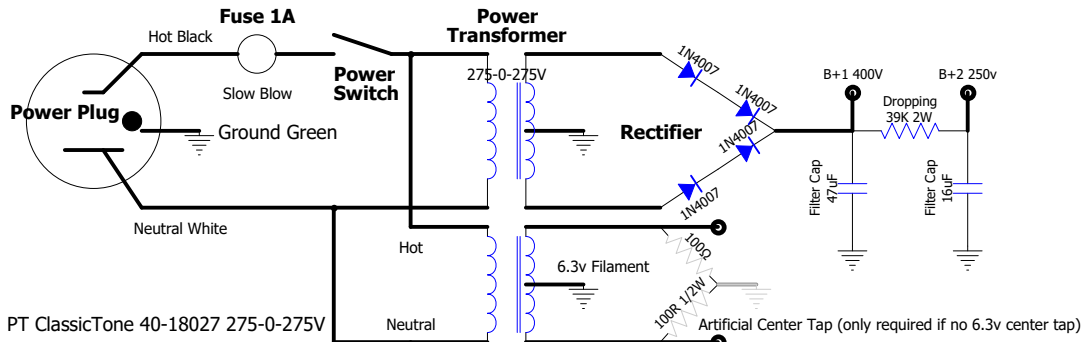

# 5F1M "Champ Micro" Amplifier

PT ClassicTone 40-18027 275-0-275V

OT Fender or ClassicTone 40-18034 Reverb Transformer

V1.8 4/2016 designed by Rob Robinette