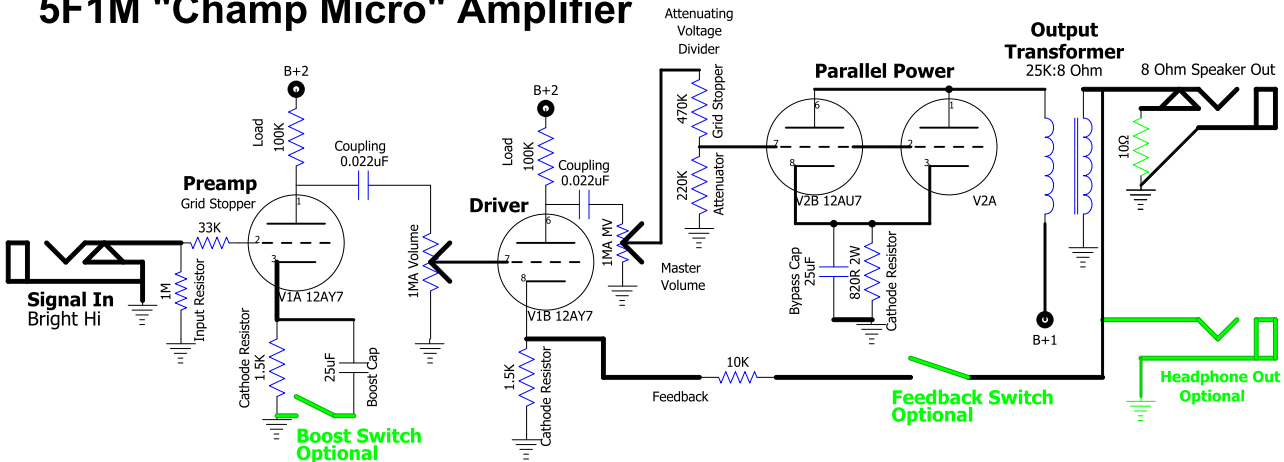

5F1M "Champ Micro" Amplifier

PT Hammond 270AX 240-0-240V

OT Fender Style 25K:8 ohm Reverb Transformer Such As Hammond 1750A

V2.8 designed by RobRobinette.com