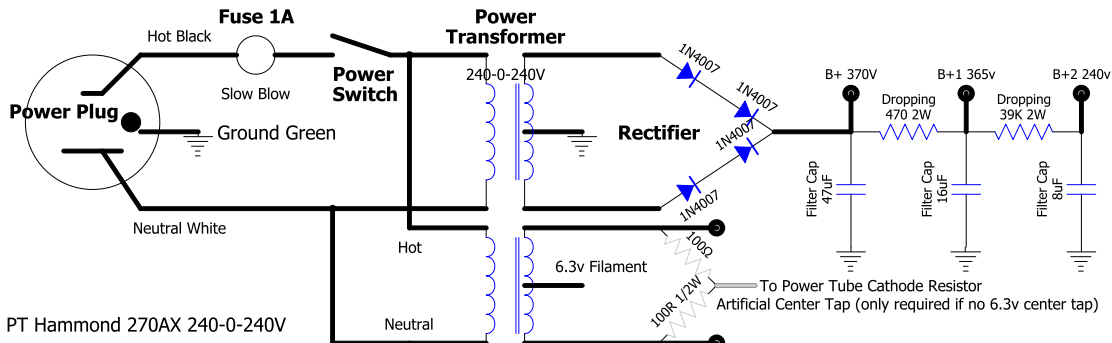

5F1M "Champ Micro" Amplifier

PT Hammond 270AX 240-0-240V

OT Fender Style 25K:8 ohm Reverb Transformer Such As Hammond 1750A

V2.8 designed by RobRobinette.com