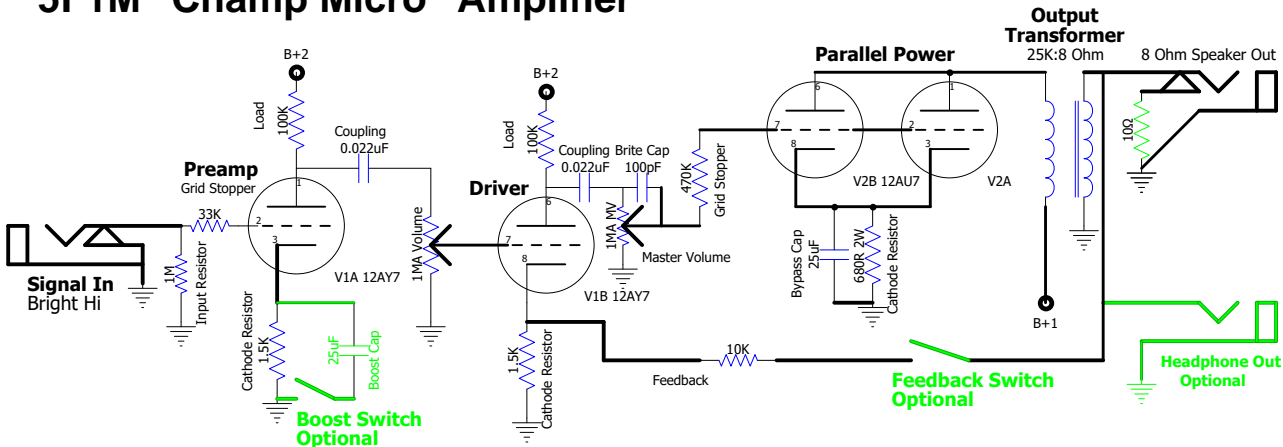

# 5F1M "Champ Micro" Amplifier

PT ClassicTone 40-18027 275-0-275V

OT Fender or ClassicTone 40-18034 Reverb Transformer

V1.8 4/2016 designed by Rob Robinette