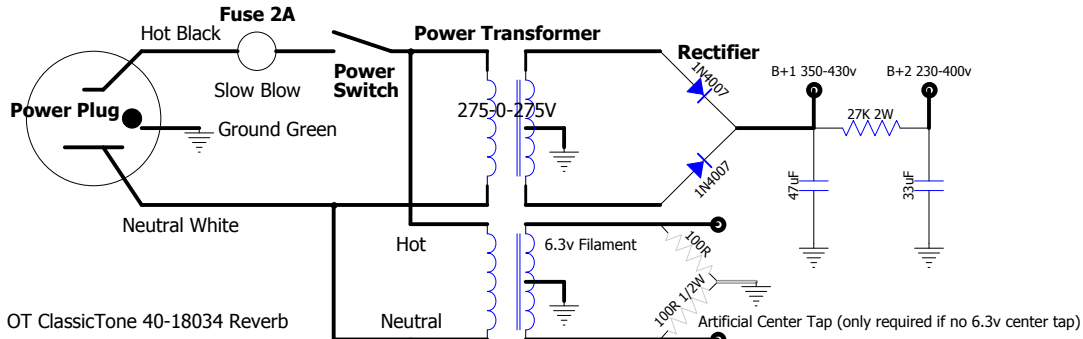

# 5E3MM Deluxe Micro Mod

OT ClassicTone 40-18034 Reverb

PT ClassicTone 40-18027 @ 275-0-275V

V1.9 9/2015 designed by Rob Robinette