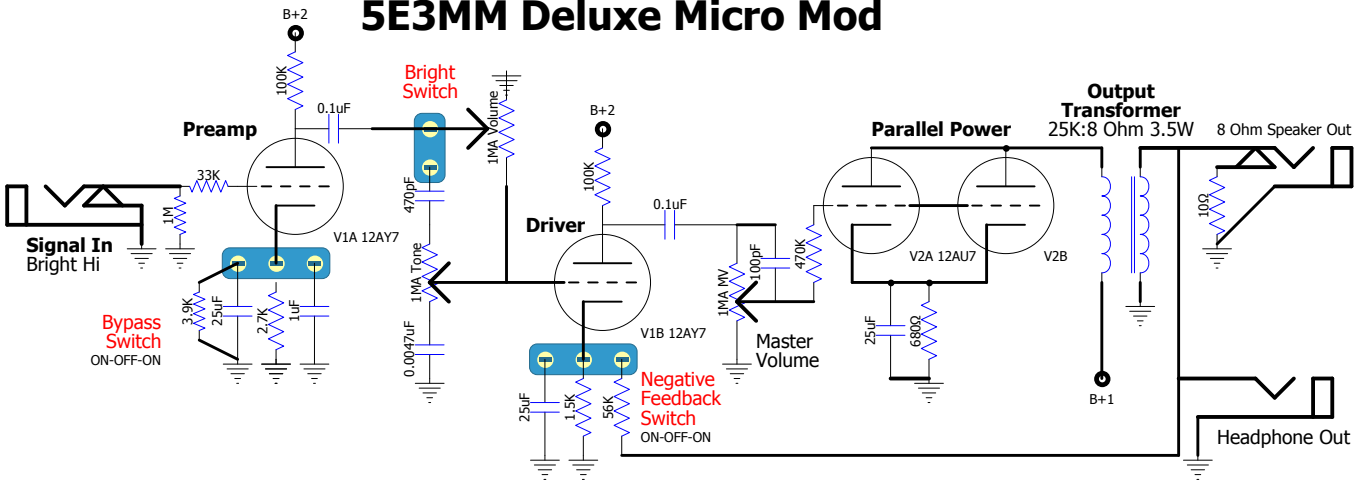

# 5E3MM Deluxe Micro Mod

OT ClassicTone 40-18034 Reverb

PT ClassicTone 40-18027 @ 275-0-275V

V1.9 9/2015 designed by Rob Robinette