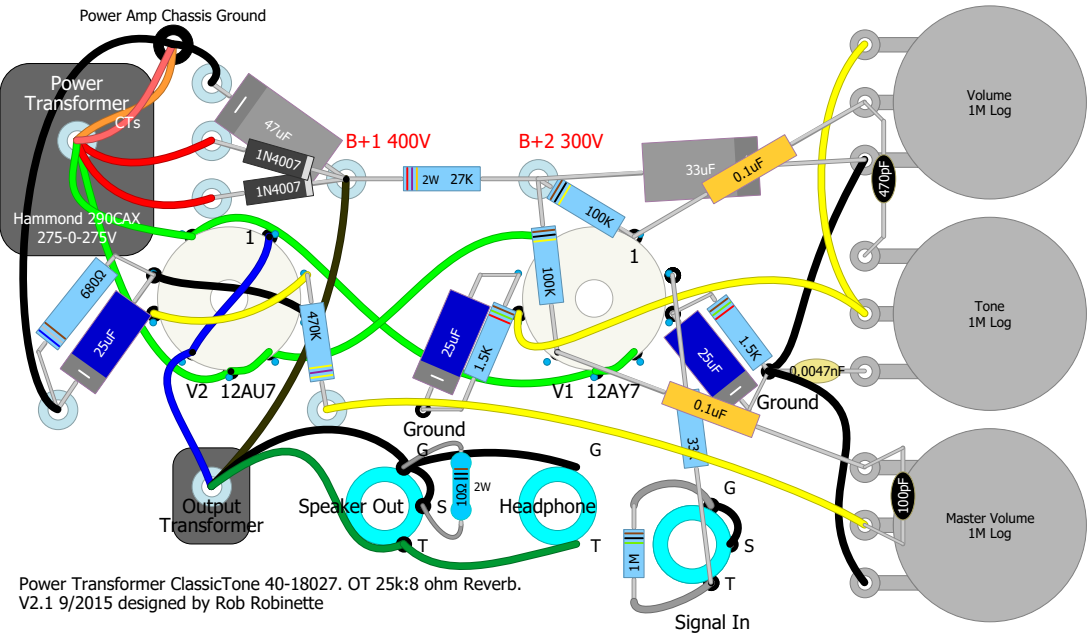

5E3M Deluxe Micro Point-to-Point Wiring

Power Transformer ClassicTone 40-18027. OT 25k:8 ohm Reverb.
V2.1 9/2015 designed by Rob Robinette