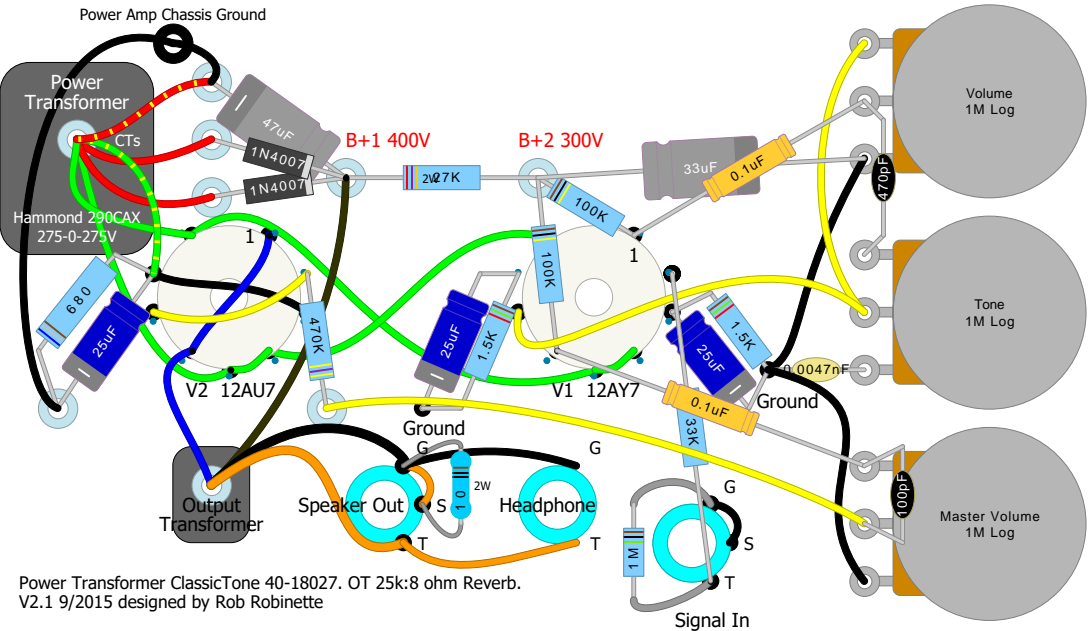

5E3M Deluxe Micro Point-to-Point Wiring

Power Transformer ClassicTone 40-18027. OT 25k:8 ohm Reverb.
V2.1 9/2015 designed by Rob Robinette