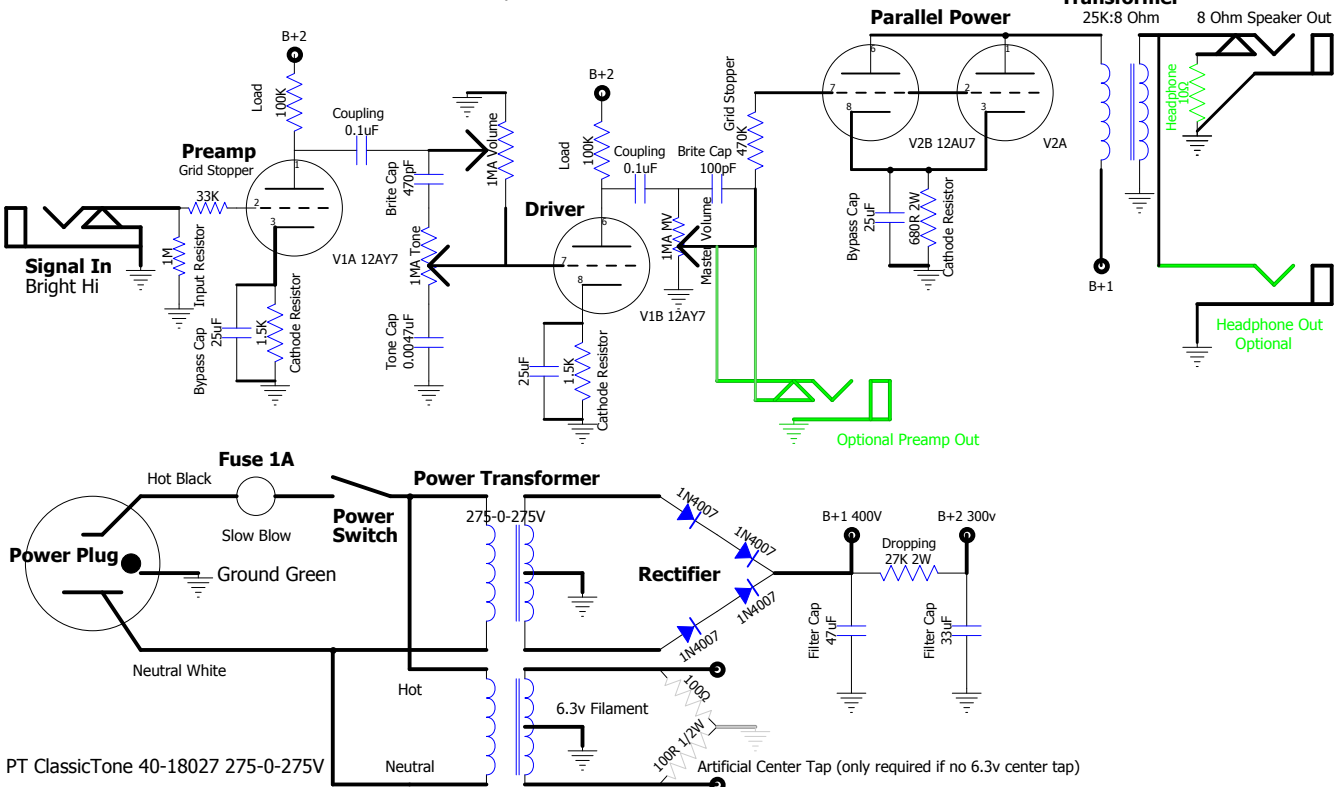

5E3M "Deluxe Micro" Amplifier

PT ClassicTone 40-18027 275-0-275V

OT ClassicTone 40-18034 Reverb Transformer