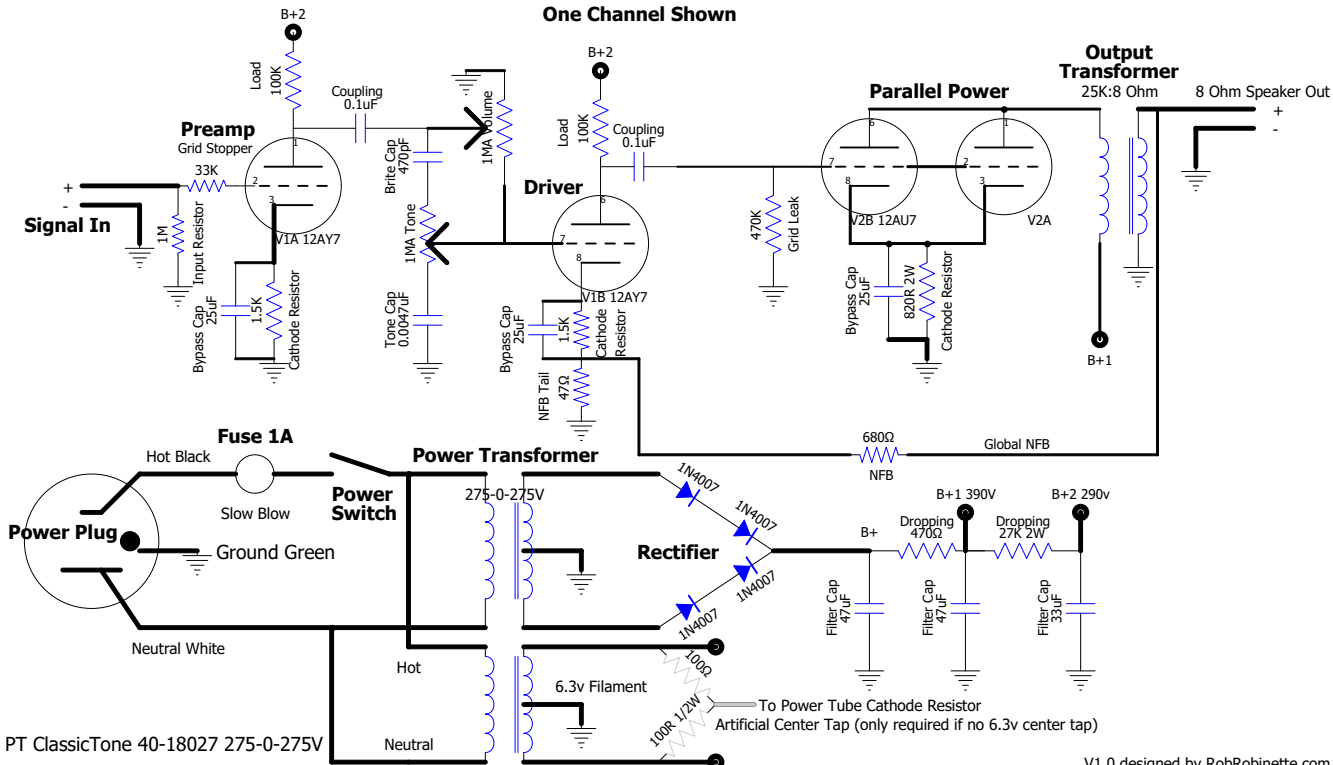

5E3SM "Stereo Deluxe Micro" Audio Amplifier

PT ClassicTone 40-18027 275-0-275V

OT ClassicTone 40-18034 Reverb Transformer