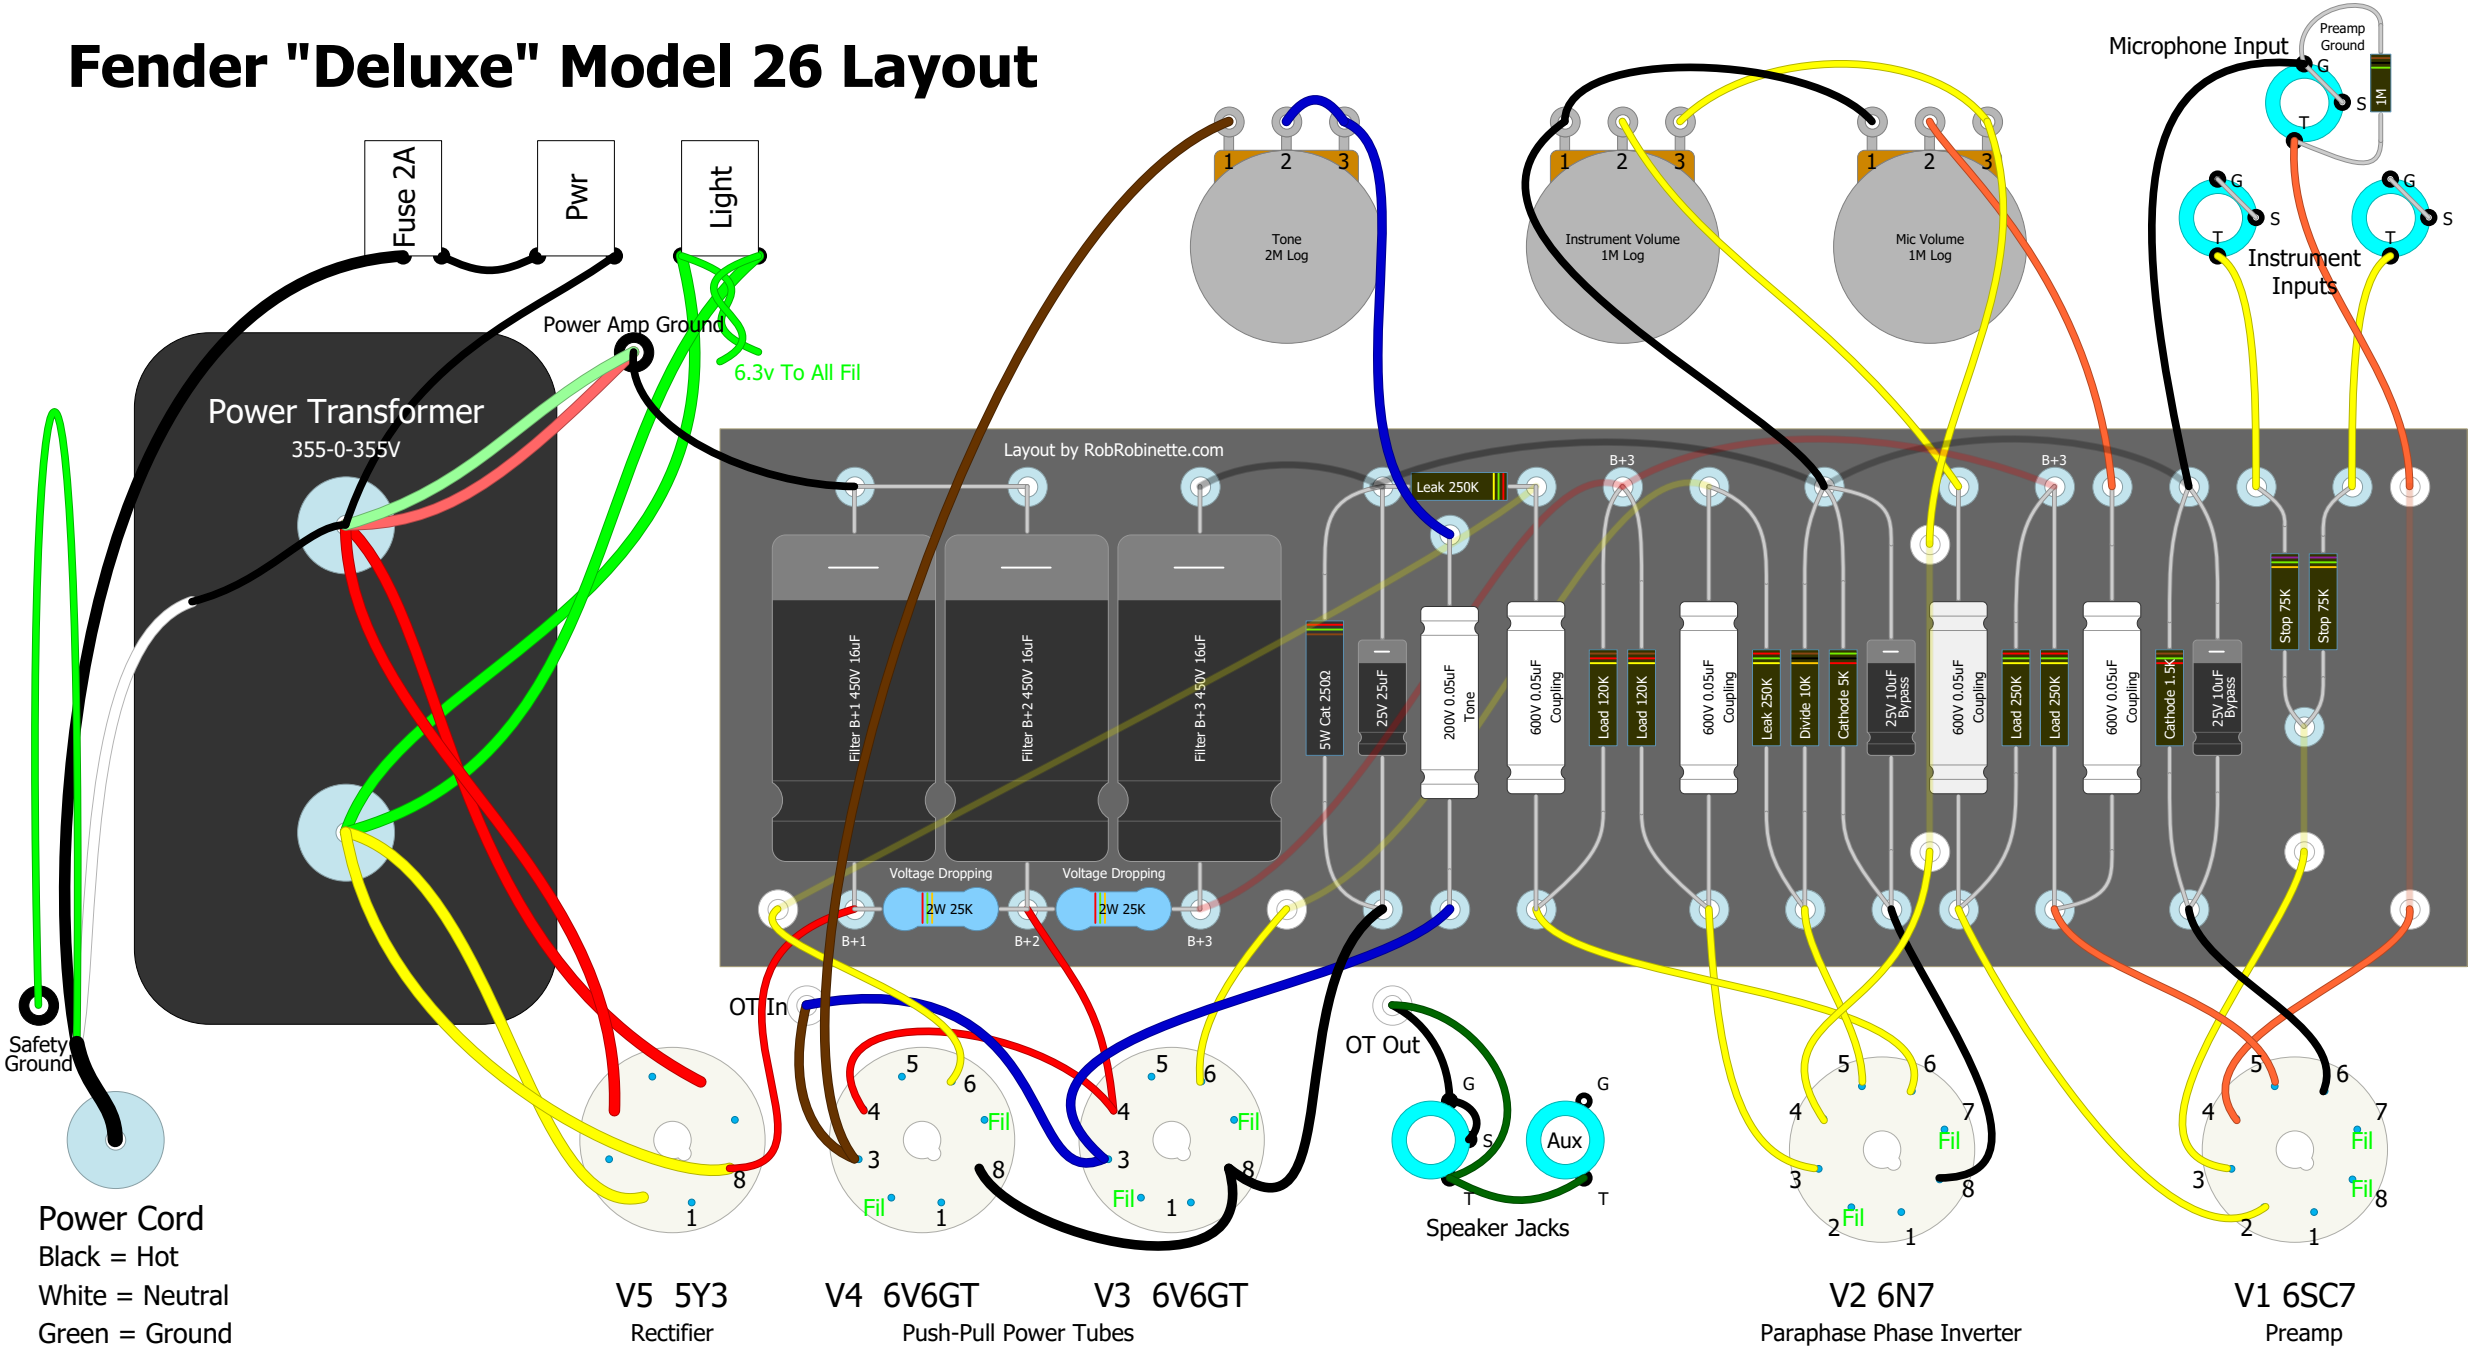

# Fender "Deluxe" Model 26 Layout

Power Cord  
 Black = Hot  
 White = Neutral  
 Green = Ground

V5 5Y3 Rectifier  
 V4 6V6GT Push-Pull Power Tubes  
 V3 6V6GT  
 V2 6N7 Paraphase Phase Inverter  
 V1 6SC7 Preamp