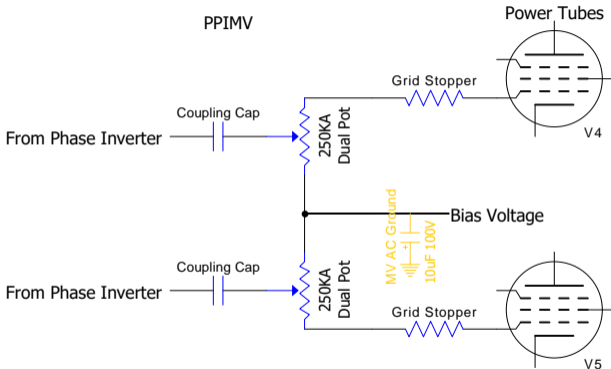

Frondeili Master Volume

MV Pot Wiper Failure Will Not Interrupt Bias Voltage
Use 100KA Dual Pot For Amps With 100K Power Tube Grid Leaks

Optional 10uF 100V MV AC Ground Cap + To Ground