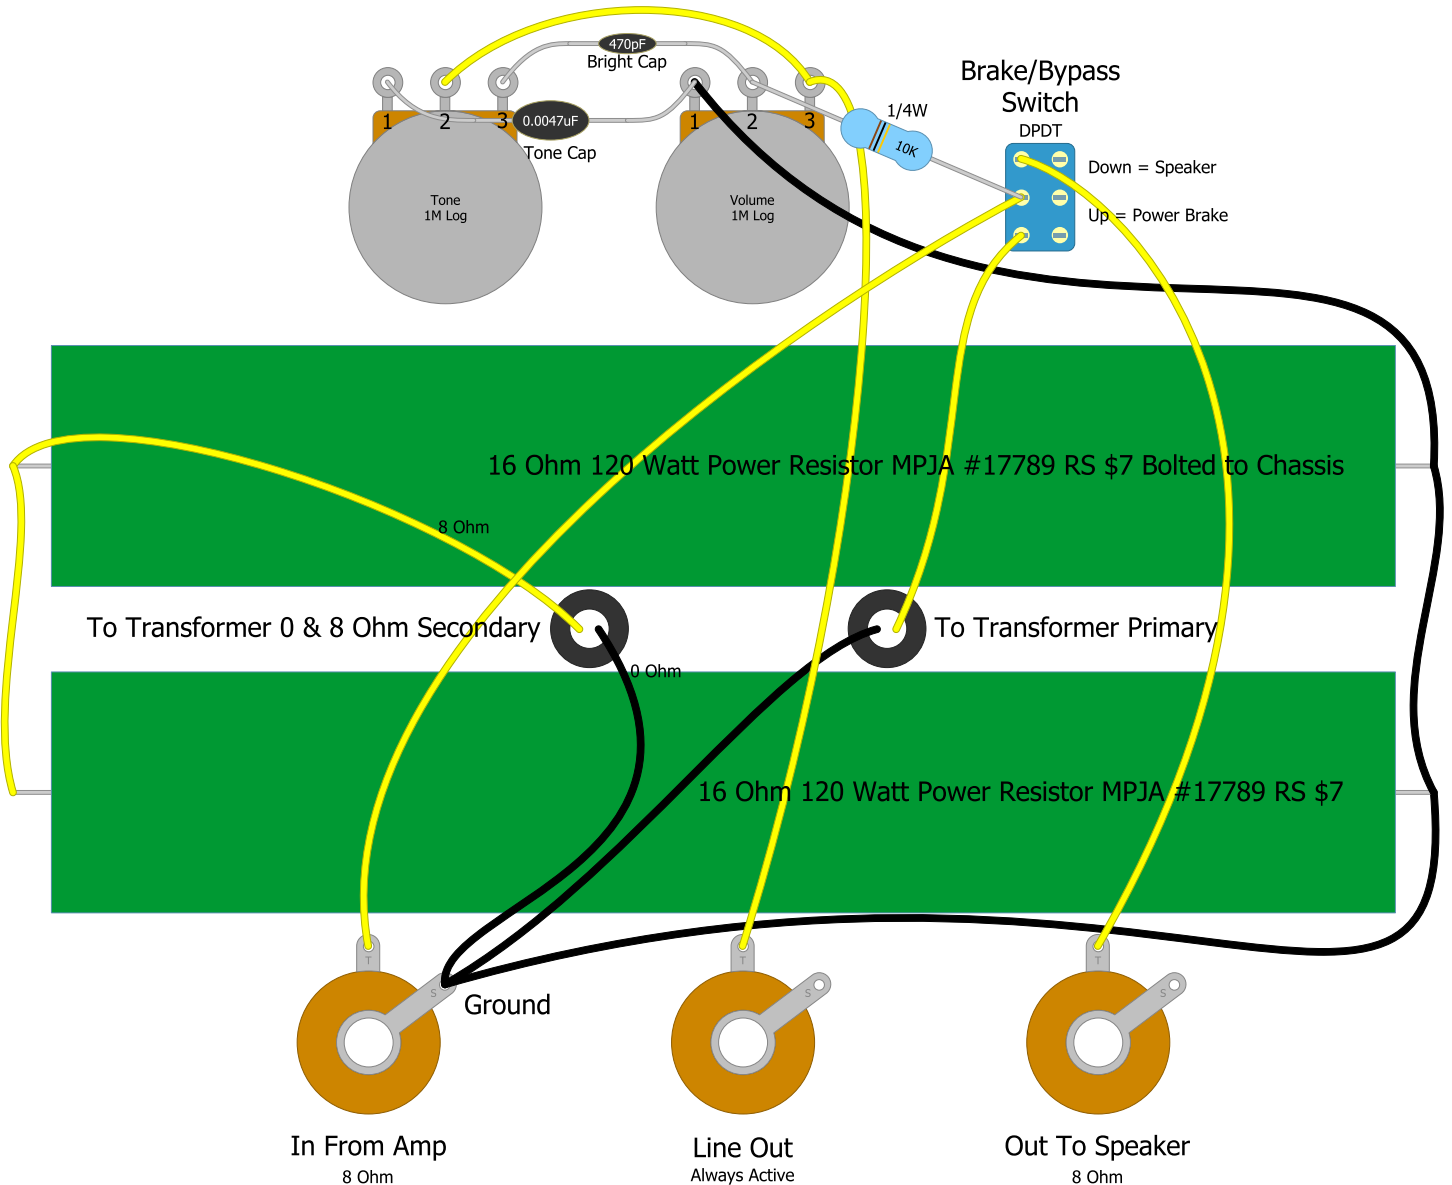

RobRob Reactive Power Brake

Rated for 100 Watts

Transformer: Parts Express #300-225 \$15

By RobRobinette.com