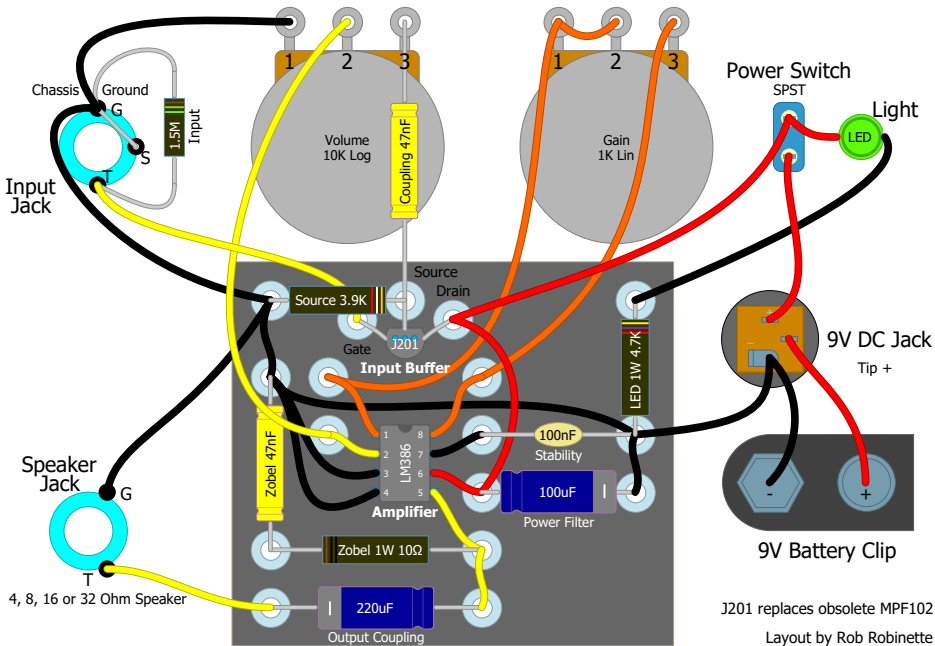

Ruby Guitar Amp Eyelet or Turret Layout

J201 replaces obsolete MPF102
Layout by Rob Robinette