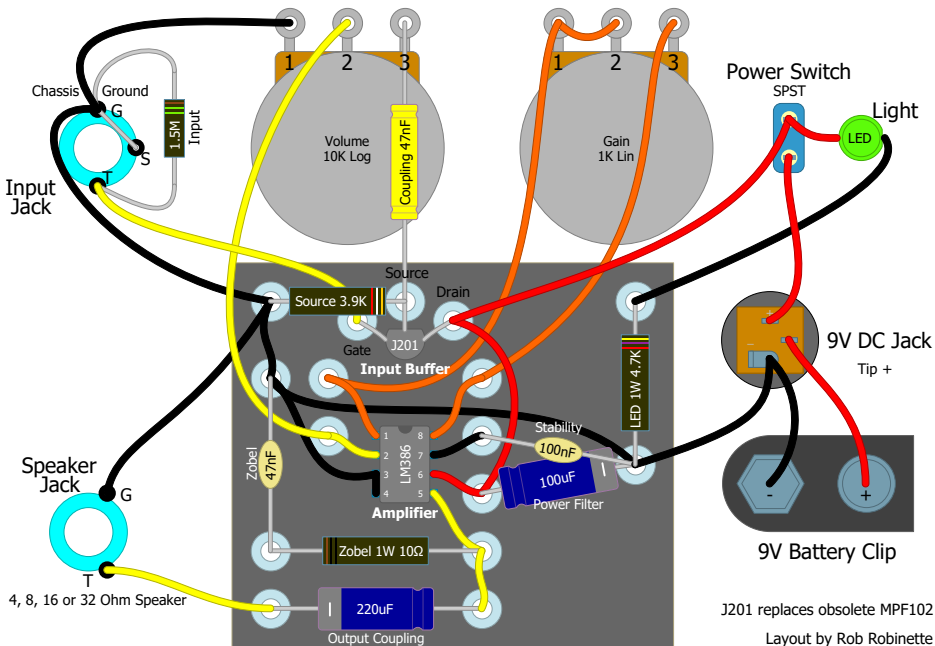

Ruby Guitar Amp Eyelet or Turret Layout

J201 replaces obsolete MPF102
Layout by Rob Robinette