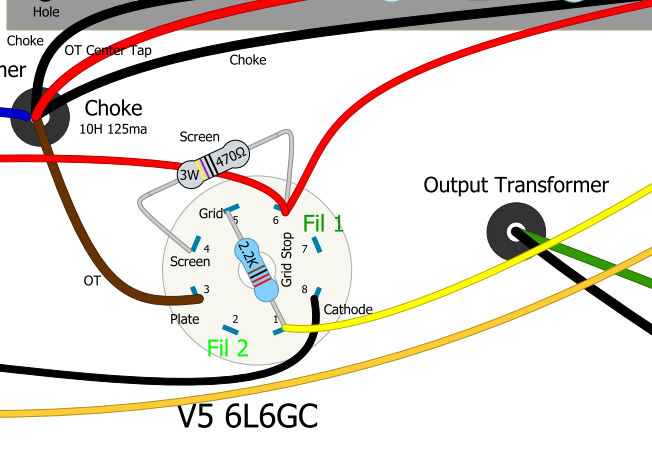

SLO-Nakid 6L6

Simplified SLO 2x6L6

Overdrive Channel Only, FX Loop and Switching Deleted

Power Transformer
Fender 125P7D
330-0-50-330VAC 240ma
Classictone 40-18005 USA
Classictone 40-18097 Intl

Choke
Hammond 159P
10H 125ma 500V

- 0.001uF Ceramic Cap
- 0.0047uF Poly Cap
- 1000 Metal Film
- 470K Metal Oxide