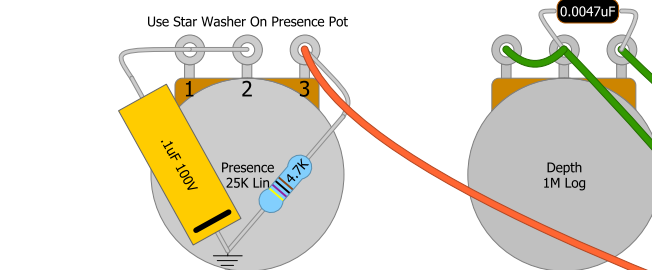

SLO-Nakid 6L6

Simplified SLO 2x6L6

Overdrive Channel Only, FX Loop and Switching Deleted

Power Transformer
Fender 125P7D
330-0-50-330VAC 240ma
Classictone 40-18005 USA
Classictone 40-18097 Intl

Choke
Hammond 159P
10H 125ma 500V

- 0.001uF Ceramic Cap
- 0.0047uF Poly Cap
- 1000 Metal Film
- 470K Metal Oxide