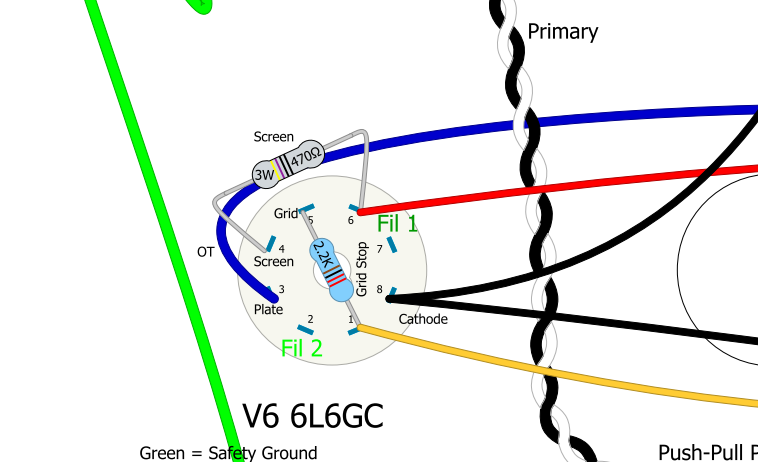

SLO-Nakid 6L6

Simplified SLO 2x6L6

Overdrive Channel Only, FX Loop and Switching Deleted

Power Transformer
Fender 125P7D
330-0-50-330VAC 240ma
Classictone 40-18005 USA
Classictone 40-18097 Intl

Choke
Hammond 159P
10H 125ma 500V

- 0.001uF Ceramic Cap
- 0.0047uF Poly Cap
- 1000 Metal Film
- 470K Metal Oxide