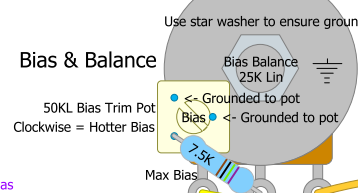

SLO-Nakid 6L6

Simplified SLO 2x6L6

Overdrive Channel Only, FX Loop and Switching Deleted

Power Transformer
Fender 125P7D
330-0-50-330VAC 240ma
Classictone 40-18005 USA
Classictone 40-18097 Intl

Choke
Hammond 159P
10H 125ma 500V

- 0.001uF Ceramic Cap
- 0.0047uF Poly Cap
- 1000 Metal Film
- 470K Metal Oxide