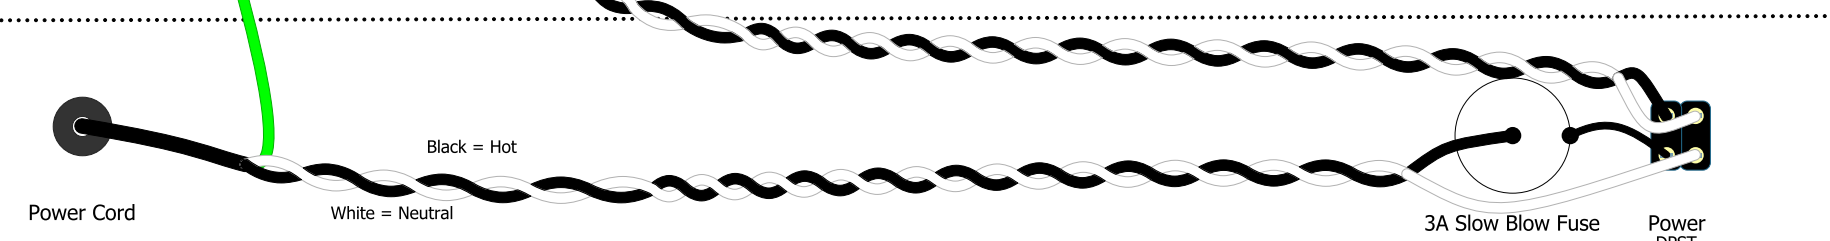

SLO-Nakid 6L6

Simplified SLO 2x6L6

Overdrive Channel Only, FX Loop and Switching Deleted

Power Transformer
Fender 125P7D
330-0-50-330VAC 240ma
Classictone 40-18005 USA
Classictone 40-18097 Intl

Choke
Hammond 159P
10H 125ma 500V

- 0.001uF Ceramic Cap
- 0.0047uF Poly Cap
- 1000 Metal Film
- 470K Metal Oxide