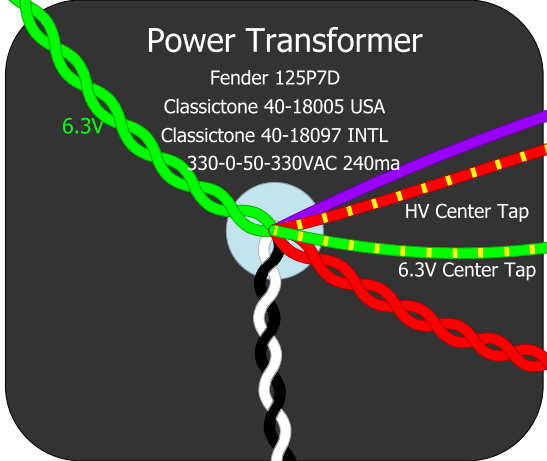

SLO-Nakid 6L6

Simplified SLO 2x6L6

Overdrive Channel Only, FX Loop and Switching Deleted

Power Transformer
Fender 125P7D
330-0-50-330VAC 240ma
Classictone 40-18005 USA
Classictone 40-18097 Intl

Choke
Hammond 159P
10H 125ma 500V

- 0.001uF Ceramic Cap
- 0.0047uF Poly Cap
- 1000 Metal Film
- 470K Metal Oxide