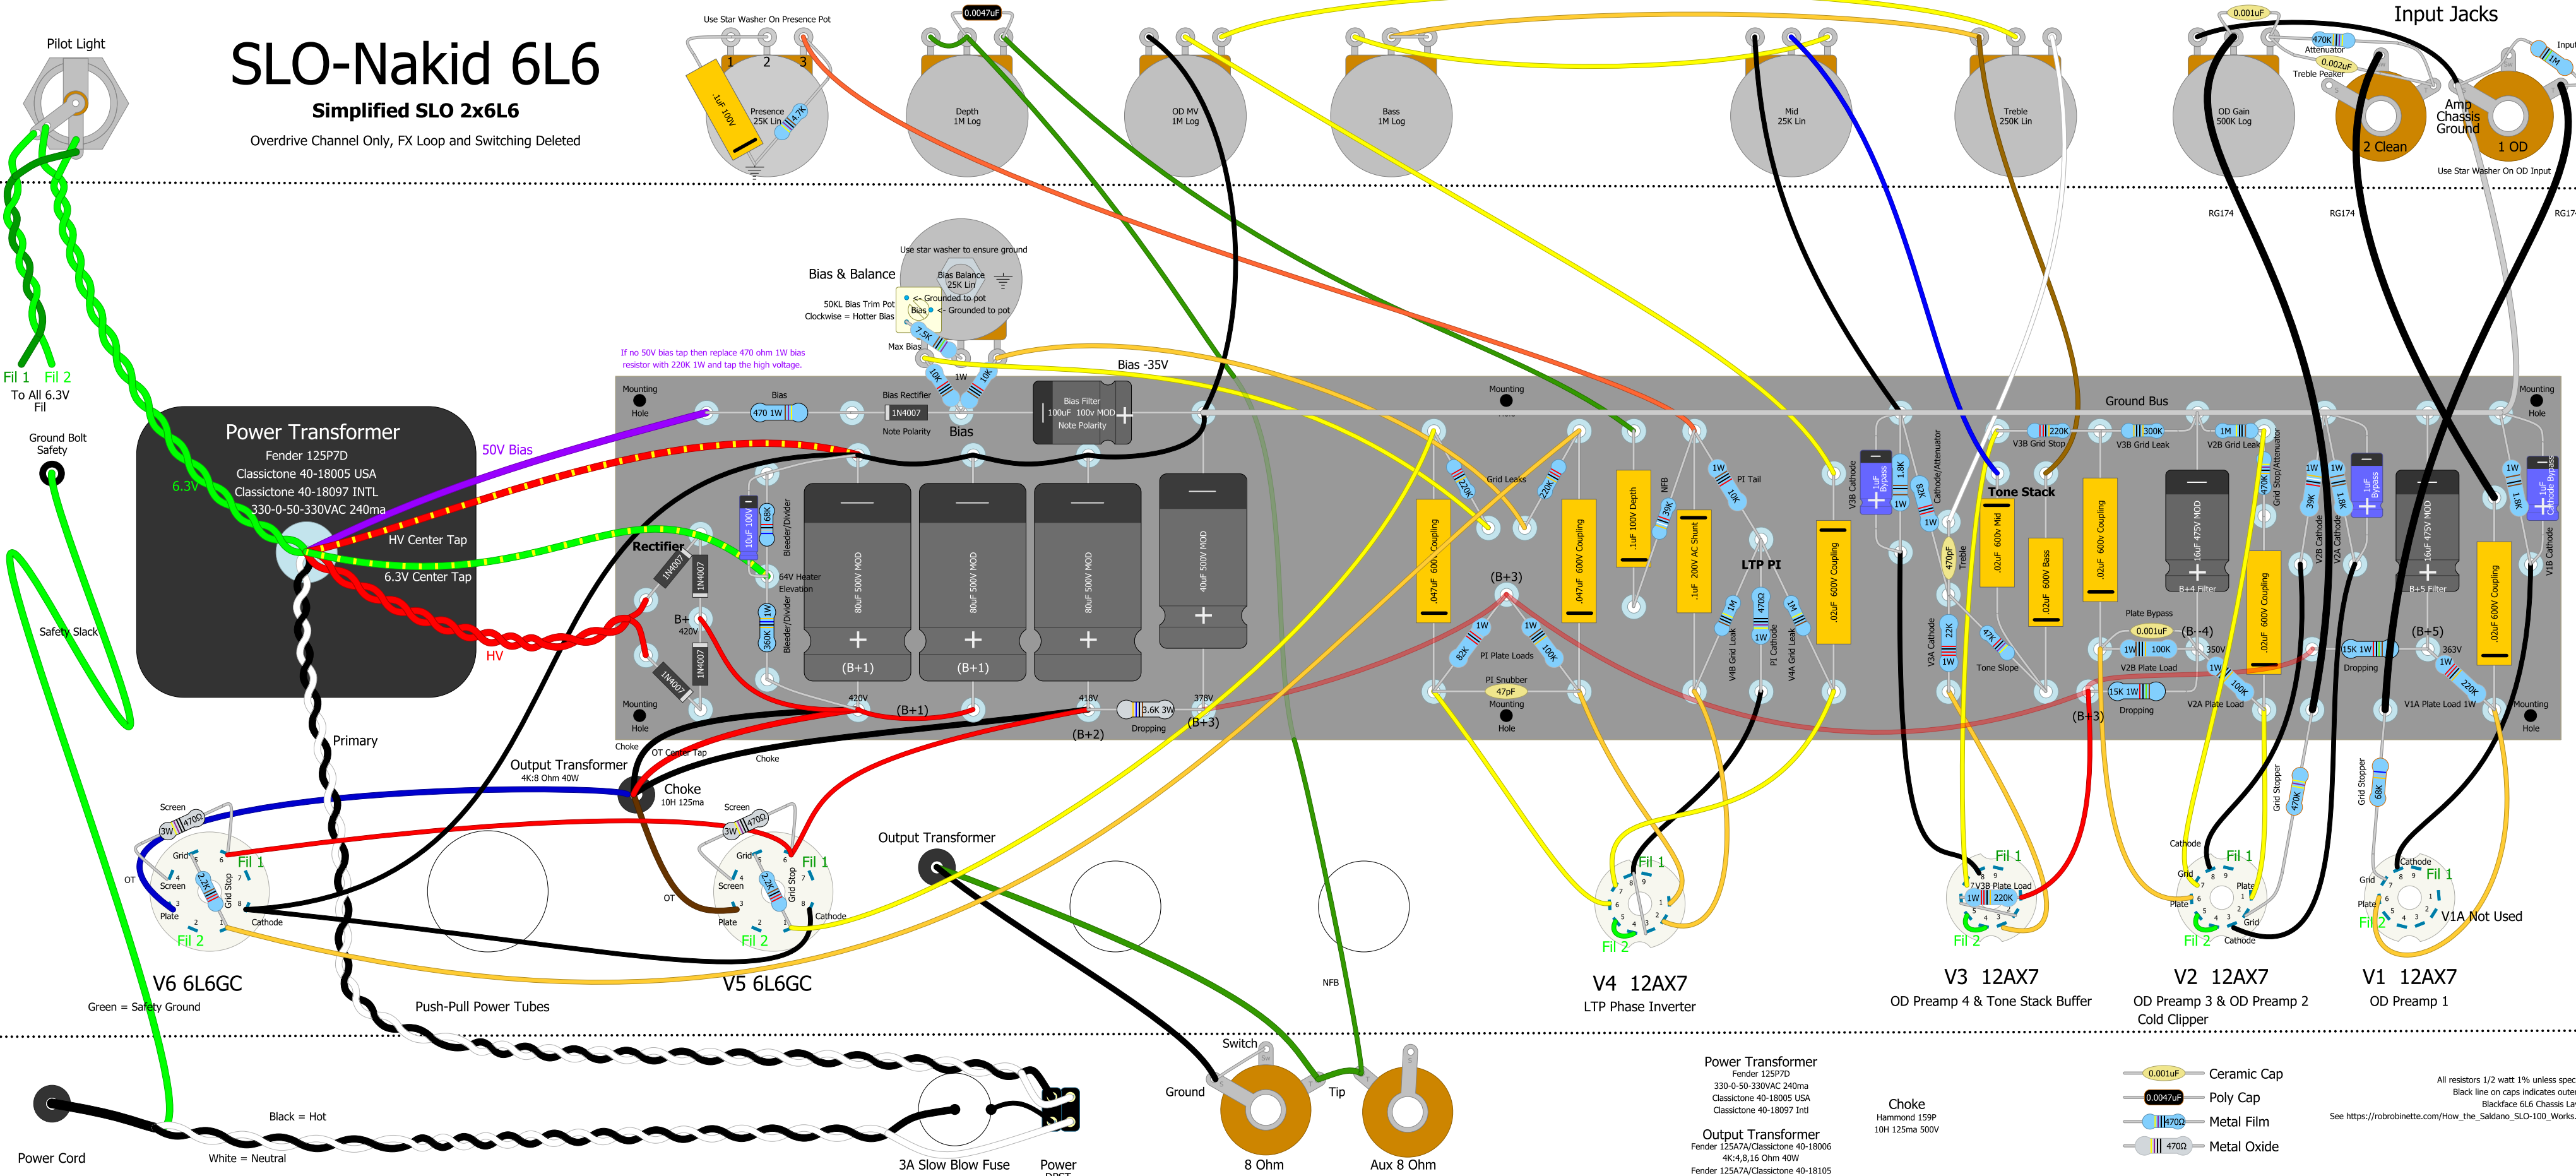

SLO-Nakid 6L6

Simplified SLO 2x6L6

Overdrive Channel Only, FX Loop and Switching Deleted

Power Transformer
Fender 125P7D
330-0-50-330VAC 240ma
Classictone 40-18005 USA
Classictone 40-18097 Intl

Choke
Hammond 159P
10H 125ma 500V

- 0.001uF Ceramic Cap
- 0.0047uF Poly Cap
- 1000 Metal Film
- 470K Metal Oxide