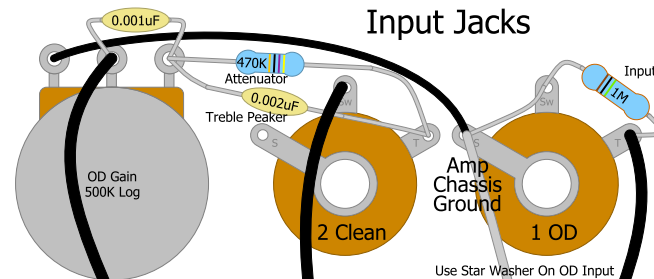

SLO-Nakid 6L6

Simplified SLO 2x6L6

Overdrive Channel Only, FX Loop and Switching Deleted

Power Transformer
Fender 125P7D
330-0-50-330VAC 240ma
Classictone 40-18005 USA
Classictone 40-18097 Intl

Choke
Hammond 159P
10H 125ma 500V

- 0.001uF Ceramic Cap
- 0.0047uF Poly Cap
- 1000 Metal Film
- 470K Metal Oxide