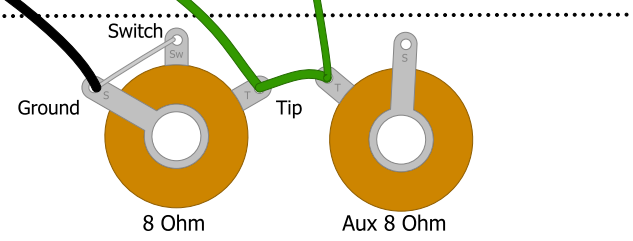

SLO-Nakid 6L6

Simplified SLO 2x6L6

Overdrive Channel Only, FX Loop and Switching Deleted

Power Transformer
Fender 125P7D
330-0-50-330VAC 240ma
Classictone 40-18005 USA
Classictone 40-18097 Intl

Choke
Hammond 159P
10H 125ma 500V

- 0.001uF Ceramic Cap
- 0.0047uF Poly Cap
- 1000 Metal Film
- 470K Metal Oxide