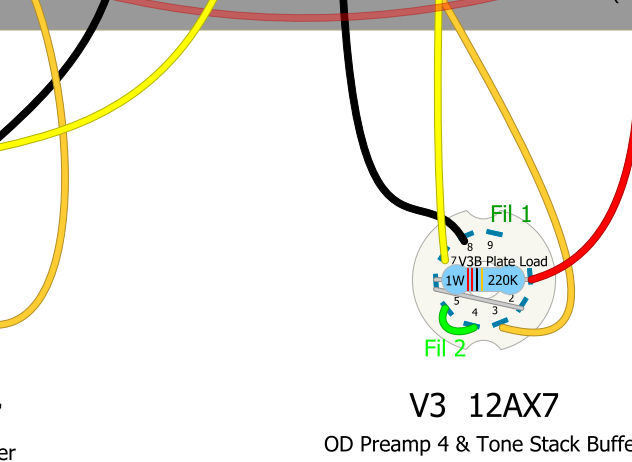

SLO-Nakid 6L6

Simplified SLO 2x6L6

Overdrive Channel Only, FX Loop and Switching Deleted

Power Transformer
Fender 125P7D
330-0-50-330VAC 240ma
Classictone 40-18005 USA
Classictone 40-18097 Intl

Choke
Hammond 159P
10H 125ma 500V

- 0.001uF Ceramic Cap
- 0.0047uF Poly Cap
- 1000 Metal Film
- 470K Metal Oxide