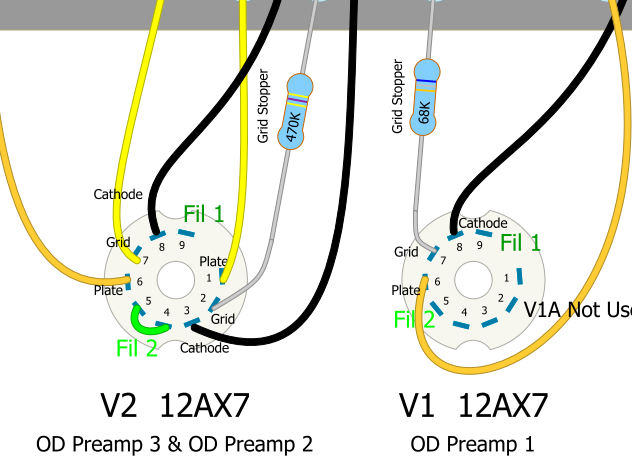

SLO-Nakid 6L6

Simplified SLO 2x6L6

Overdrive Channel Only, FX Loop and Switching Deleted

Power Transformer
Fender 125P7D
330-0-50-330VAC 240ma
Classictone 40-18005 USA
Classictone 40-18097 Intl

Choke
Hammond 159P
10H 125ma 500V

- 0.001uF Ceramic Cap
- 0.0047uF Poly Cap
- 1000 Metal Film
- 470K Metal Oxide