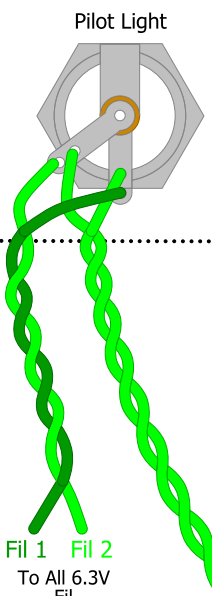

SLO-Nakid 6L6

Simplified SLO 2x6L6

Overdrive Channel Only, FX Loop and Switching Deleted

Power Transformer
Fender 125P7D
330-0-50-330VAC 240ma
Classictone 40-18005 USA
Classictone 40-18097 Intl

Choke
Hammond 159P
10H 125ma 500V

- 0.001uF Ceramic Cap
- 0.0047uF Poly Cap
- 1000 Metal Film
- 470K Metal Oxide